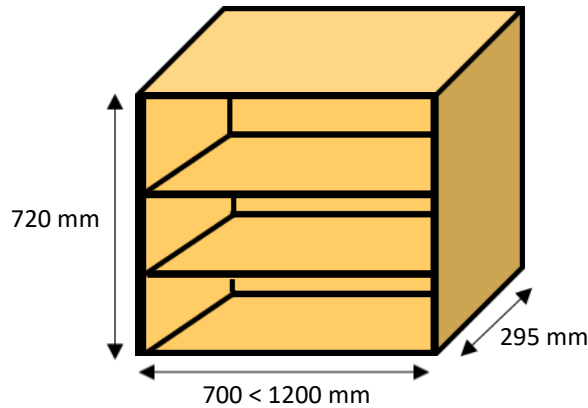

Double cabinet

Optional double unit central support