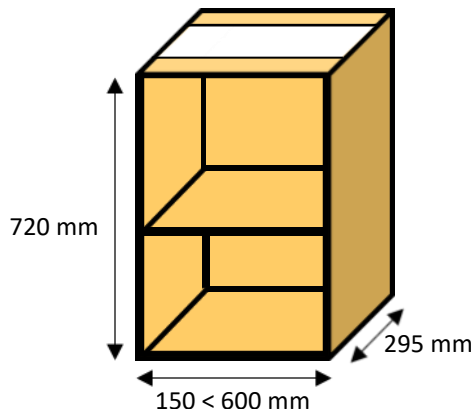

Supplied flat packed ready to assemble

All our cabinets can be made to bespoke sizes

Slimline base cabinets

Paulownia FLAT PACK kitchen cabinet prices excluding vat

Single cabinet

Double cabinet

Optional double unit central support