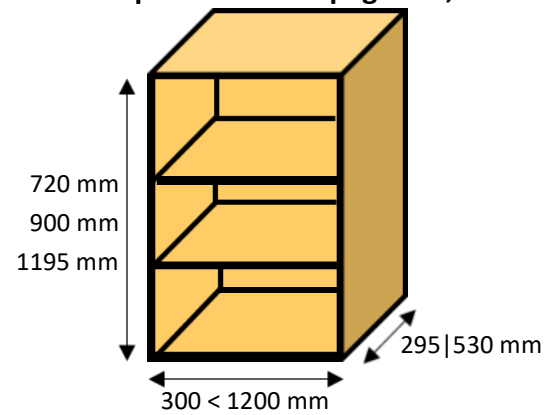

All our mantle assemblies can be made to bespoke sizes & design

BACK SHELF ASSEMBLY UNFINISHED				PAULOWNIA UNPAINTED	CLEAR LACQUERED	WOOD FINISH LACQUERED	COLOUR LACQUERED	PRIMED FINISH	PAINTED FINISH	
Length	Height	Thickness								
1800	x	360	x	18	£140.94	+£65	+£75	+£85	+£95	+£140.94
2000	x	360	x	18	£150.77	+£95	+£105	+£115	+£125	+£150.77
2200	x	360	x	18	£160.59	+£105	+£115	+£125	+£135	+£160.59
2400	x	360	x	18	£170.42	+£115	+£125	+£135	+£145	+£170.42
MANTLE SHELVES UNFINISHED				PAULOWNIA UNPAINTED	CLEAR LACQUERED	WOOD FINISH LACQUERED	COLOUR LACQUERED	PRIMED FINISH	PAINTED FINISH	
Length	Height	Depth								
1760	x	130	x	18	£138.97	+£65	+£75	+£85	+£95	+£138.97
1960	x	130	x	18	£148.80	+£95	+£105	+£115	+£125	+£148.80
2160	x	130	x	18	£158.63	+£105	+£115	+£125	+£135	+£158.63
2360	x	130	x	18	£168.45	+£115	+£125	+£135	+£145	+£168.45
1760	x	130	x	38	£208.46	+£65	+£75	+£85	+£95	+£208.46
1960	x	130	x	38	£223.20	+£95	+£105	+£115	+£125	+£223.20
2160	x	130	x	38	£237.94	+£105	+£115	+£125	+£135	+£237.94
2360	x	130	x	38	£252.68	+£115	+£125	+£135	+£145	+£252.68
18 mm END PANELS				PAULOWNIA UNPAINTED	CLEAR LACQUERED	WOOD FINISH LACQUERED	COLOUR LACQUERED	PRIMED FINISH	PAINTED FINISH	
Length	Width	Thickness								
720	x	600	x	18	£87.88	+£65	+£75	+£85	+£95	+£87.88
900	x	600	x	18	£96.72	+£65	+£75	+£85	+£95	+£96.72
1220	x	600	x	18	£112.44	+£95	+£105	+£115	+£125	+£112.44
1440	x	600	x	18	£123.25	+£100	+£110	+£120	+£130	+£123.25
1620	x	600	x	18	£132.10	+£105	+£115	+£125	+£135	+£132.10
1915	x	600	x	18	£147.82	+£115	+£125	+£135	+£145	+£147.82