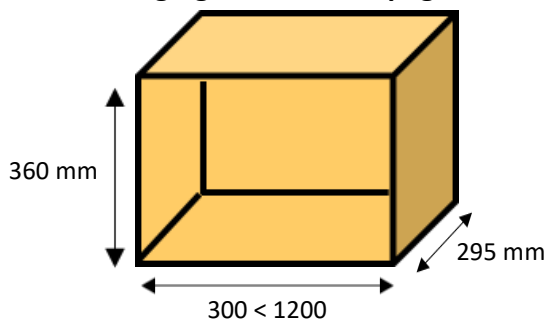

Bridging cabinets see page 23