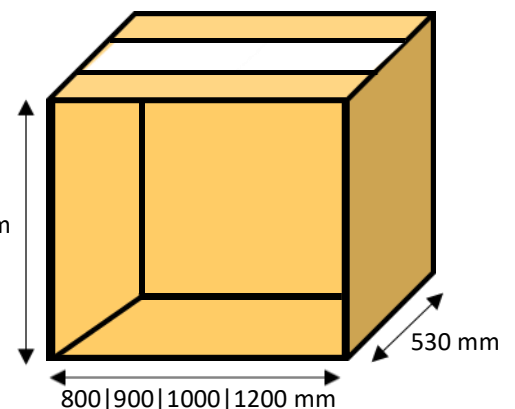

Paulownia drawer cabinets

Paulownia Drawer cabinets

Paulownia FLAT PACK kitchen cabinet prices excluding vat

Single cabinet

Double cabinet

PAULOWNIA DRAWER CABINETS				PAULOWNIA UNPAINTED	CLEAR LACQUERED	WOOD FINISH LACQUERED	COLOUR LACQUERED	PRIMED FINISH	PAINTED FINISH	
Width	Height	Depth								
300	x	720	x	530	£149.00	+£45	+£55	+£65	+£75	+£165.55
400	x	720	x	530	£171.55	+£45	+£55	+£65	+£75	+£190.61
500	x	720	x	530	£178.18	+£45	+£55	+£65	+£75	+£197.98
600	x	720	x	530	£184.82	+£45	+£55	+£65	+£75	+£205.35
800	x	720	x	530	£229.91	+£95	+£105	+£115	+£125	+£255.46
900	x	720	x	530	£236.55	+£95	+£105	+£115	+£125	+£262.83
1000	x	720	x	530	£243.18	+£95	+£105	+£115	+£125	+£270.20
1200	x	720	x	530	£256.45	+£95	+£105	+£115	+£125	+£284.94