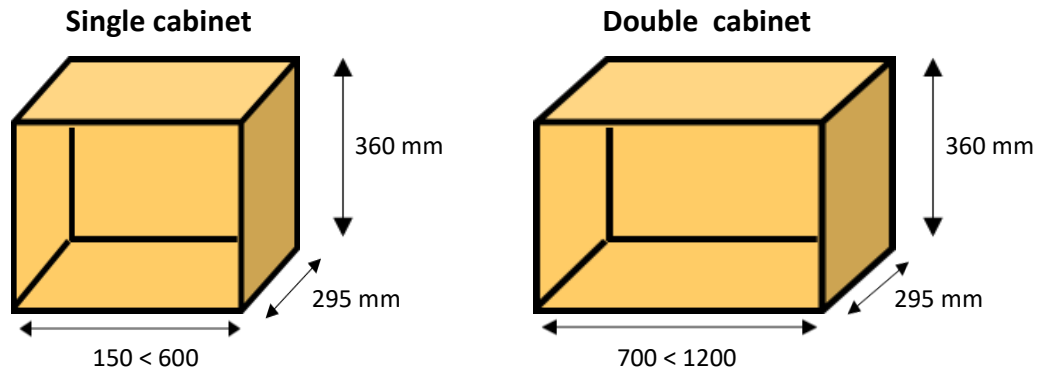

360 WALL & BRIDGING				FLAT PACK PAULOWNIA KITCHEN CABINET PRICES EXCLUDING VAT						
SOLID WOOD KITCHEN CABINETS				PAULOWNIA	CLEAR	WOOD FINISH	COLOUR	PRIMED	PAINTED	
Width	Height	Depth		UNPAINTED	LACQUERED	LACQUERED	LACQUERED	FINISH	FINISH	
150	x	360	x	£76.03	+£45	+£55	+£65	+£75	+£84.48	
200	x	360	x	£79.57	+£45	+£55	+£65	+£75	+£88.41	
250	x	360	x	£82.85	+£45	+£55	+£65	+£75	+£92.05	
300	x	360	x	£86.64	+£65	+£75	+£85	+£95	+£96.27	
350	x	360	x	£96.81	+£65	+£75	+£85	+£95	+£107.57	
400	x	360	x	£99.03	+£65	+£75	+£85	+£95	+£110.03	
450	x	360	x	£101.24	+£65	+£75	+£85	+£95	+£112.49	
500	x	360	x	£103.45	+£65	+£75	+£85	+£95	+£114.94	
550	x	360	x	£105.66	+£65	+£75	+£85	+£95	+£117.40	
600	x	360	x	£107.87	+£65	+£75	+£85	+£95	+£119.86	
700	x	360	x	£138.11	+£95	+£105	+£115	+£125	+£153.46	
800	x	360	x	£142.53	+£95	+£105	+£115	+£125	+£158.37	
900	x	360	x	£146.95	+£95	+£105	+£115	+£125	+£163.28	
1000	x	360	x	£151.38	+£95	+£105	+£115	+£125	+£168.20	
1100	x	360	x	£155.80	+£95	+£105	+£115	+£125	+£173.11	
1200	x	360	x	£160.22	+£95	+£105	+£115	+£125	+£178.02	

Cabinet Hanger x 2

£8 + vat
supplied fitted

Covers x 2

£3 + vat
supplied

Wall brackets x 2

£3 + vat
supplied

60 mm high x 2.4 meter Paulownia cornice | pelmet PRICES EXCLUDING VAT					
PAULOWNIA	CLEAR	WOOD FINISH	COLOUR	PRIMED	PAINTED
UNPAINTED	LACQUERED	LACQUERED	LACQUERED	FINISH	FINISH
£33.36	+£10	+£15	+£20	+£25	+£30

Supplied flat packed, all our cabinets can be made to bespoke sizes

www.paulowniakitchencabinets.co.uk - 07821172061 - www.paulowniatimber.co.uk