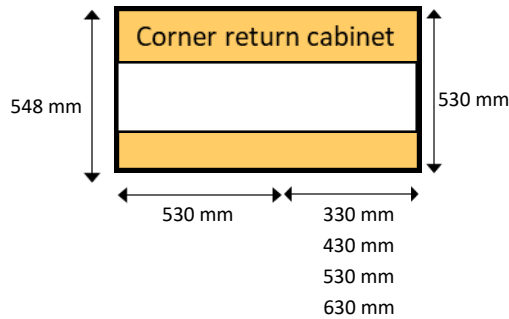

**L door
corner
30 x 30**

Paulownia £25.90
Lacquered £29.40
Wood stain £34.40
Colour stain £34.40
Primed £29.40
Painted £39.40

Door Opening	CLOSED CORNER BASE SOLID WOOD KITCHEN CABINETS				FLAT PACK PAULOWNIA KITCHEN CABINET PRICES EXCLUDING VAT						
	Width	Height	Depth		PAULOWNIA UNPAINTED	CLEAR LACQUERED	WOOD FINISH LACQUERED	COLOUR LACQUERED	PRIMED FINISH	PAINTED FINISH	
300	860	x	720	x	530	£348.09	+£95	+£105	+£115	+£125	+£386.77
400	960	x	720	x	530	£356.93	+£95	+£105	+£115	+£125	+£396.59
500	1060	x	720	x	530	£365.78	+£95	+£105	+£115	+£125	+£406.42
600	1160	x	720	x	530	£374.63	+£95	+£105	+£115	+£125	+£416.25