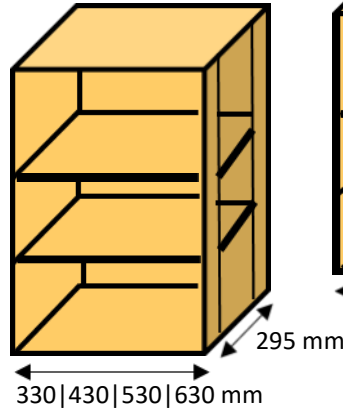

L return cabinet