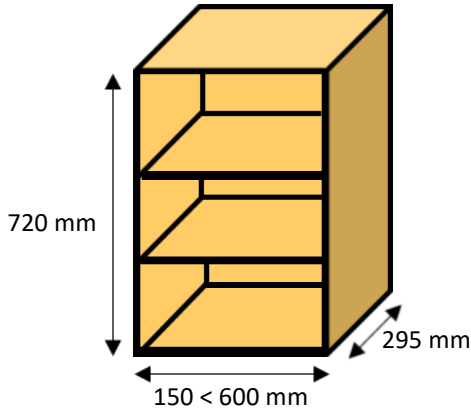

720 wall cabinets

Paulownia FLAT PACK kitchen cabinet prices excluding vat