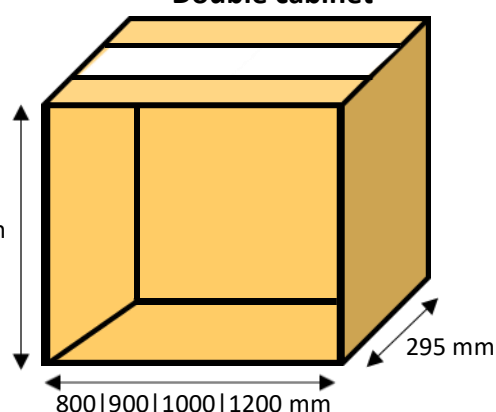

Slimline Drawer cabinets

Paulownia FLAT PACK kitchen cabinet prices excluding vat

Single cabinet

Double cabinet

SLIMLINE DRAWER CABINET				PAULOWNIA	CLEAR	WOOD FINISH	COLOUR	PRIMED	PAINTED
Width	Height	Depth		UNPAINTED	LACQUERED	LACQUERED	LACQUERED	FINISH	FINISH
300	x	720	x	£131.00	+£45	+£55	+£65	+£75	+£145.55
400	x	720	x	£153.55	+£45	+£55	+£65	+£75	+£170.61
500	x	720	x	£160.18	+£45	+£55	+£65	+£75	+£177.98
600	x	720	x	£166.82	+£45	+£55	+£65	+£75	+£185.35
800	x	720	x	£211.91	+£95	+£105	+£115	+£125	+£235.46
900	x	720	x	£218.55	+£95	+£105	+£115	+£125	+£242.83
1000	x	720	x	£225.18	+£95	+£105	+£115	+£125	+£250.20
1200	x	720	x	£238.45	+£95	+£105	+£115	+£125	+£264.94