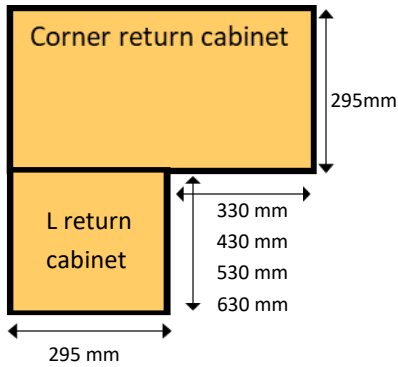

L corner cabinet assembly