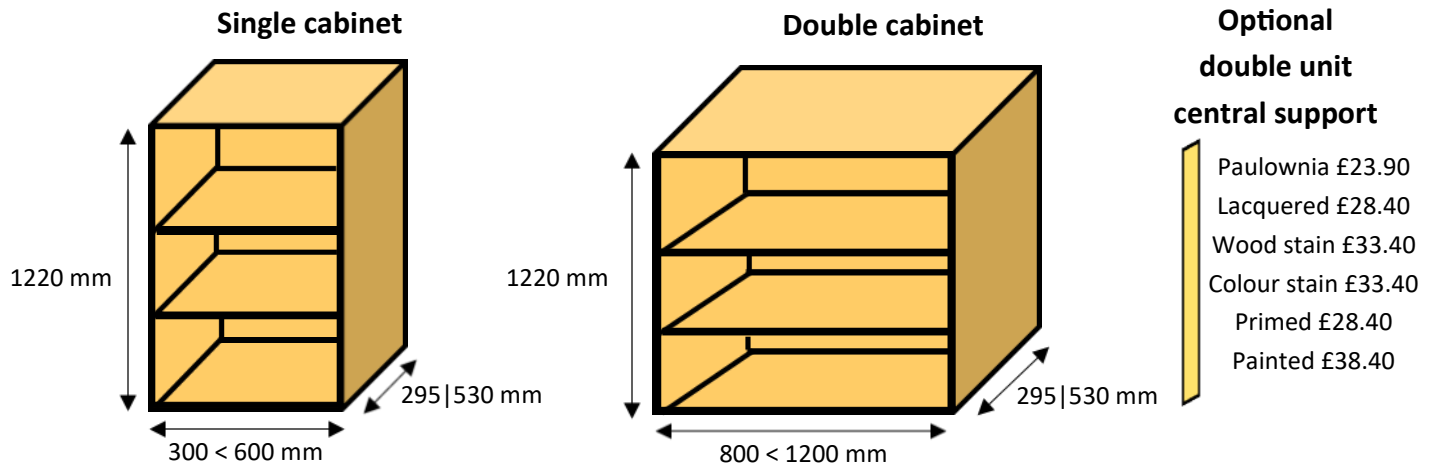

SOLID WOOD 1220				FLAT PACK PAULOWNIA KITCHEN CABINET PRICES EXCLUDING VAT						
COUNTER TOP KITCHEN CABINETS				PAULOWNIA	CLEAR	WOOD FINISH	COLOUR	PRIMED	PAINTED	
Width	Height	Depth		UNPAINTED	LACQUERED	LACQUERED	LACQUERED	FINISH	FINISH	
300	x	1195	x	£174.97	+	£75	+	£95	+	£194.41
400	x	1195	x	£188.31	+	£75	+	£95	+	£209.23
500	x	1195	x	£200.75	+	£75	+	£95	+	£223.05
600	x	1195	x	£214.98	+	£75	+	£95	+	£238.87
800	x	1195	x	£295.91	+	£105	+	£125	+	£328.79
900	x	1195	x	£313.60	+	£105	+	£125	+	£348.44
1000	x	1195	x	£331.28	+	£105	+	£125	+	£368.09
1200	x	1195	x	£348.98	+	£105	+	£125	+	£387.75
300	x	1195	x	£340.60	+	£75	+	£95	+	£378.44
400	x	1195	x	£349.44	+	£75	+	£95	+	£388.27
500	x	1195	x	£358.28	+	£75	+	£95	+	£398.09
600	x	1195	x	£375.98	+	£75	+	£95	+	£417.75
800	x	1195	x	£465.30	+	£105	+	£125	+	£517.00
900	x	1195	x	£482.99	+	£105	+	£125	+	£536.65
1000	x	1195	x	£500.67	+	£105	+	£125	+	£556.30
1200	x	1195	x	£536.05	+	£105	+	£125	+	£595.61

Drawer boxes

60 mm high x 2.4 meter Paulownia cornice | pelmet PRICES EXCLUDING VAT						
PAULOWNIA	CLEAR	WOOD FINISH	COLOUR	PRIMED	PAINTED	
UNPAINTED	LACQUERED	LACQUERED	LACQUERED	FINISH	FINISH	
£33.36	+	£15	+	£25	+	£30
	£10		£20			

Please see page 7

Supplied flat packed, all our cabinets can be made to bespoke sizes

www.paulowniakitchencabinets.co.uk - 07821172061 - www.paulowniatimber.co.uk