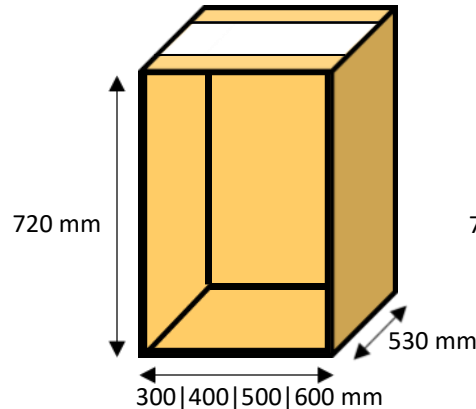

Paulownia drawer cabinets

Paulownia Drawer cabinets

Paulownia FLAT PACK kitchen cabinet prices excluding vat

Single cabinet

Double cabinet

PAULOWNIA DRAWER CABINETS				PAULOWNIA UNPAINTED	CLEAR LACQUERED	WOOD FINISH LACQUERED	COLOUR LACQUERED	PRIMED FINISH	PAINTED FINISH	
Width	Height	Depth								
300	x	720	x	530	£149.00	+£45	+£55	+£65	+£75	+£165.55
400	x	720	x	530	£171.55	+£45	+£55	+£65	+£75	+£190.61
500	x	720	x	530	£178.18	+£45	+£55	+£65	+£75	+£197.98
600	x	720	x	530	£184.82	+£45	+£55	+£65	+£75	+£205.35
800	x	720	x	530	£229.91	+£95	+£105	+£115	+£125	+£255.46
900	x	720	x	530	£236.55	+£95	+£105	+£115	+£125	+£262.83
1000	x	720	x	530	£243.18	+£95	+£105	+£115	+£125	+£270.20
1200	x	720	x	530	£256.45	+£95	+£105	+£115	+£125	+£284.94