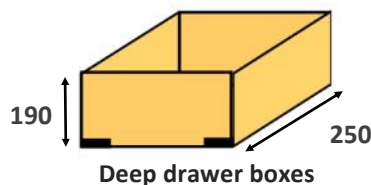

Slimline Drawer cabinets

Paulownia FLAT PACK kitchen cabinet prices excluding vat

SLIMLINE DRAWER CABINET				PAULOWNIA	CLEAR	WOOD FINISH	COLOUR	PRIMED	PAINTED
Width	Height	Depth		UNPAINTED	LACQUERED	LACQUERED	LACQUERED	FINISH	FINISH
300	x	720	x	£131.00	+£45	+£55	+£65	+£75	+£145.55
400	x	720	x	£153.55	+£45	+£55	+£65	+£75	+£170.61
500	x	720	x	£160.18	+£45	+£55	+£65	+£75	+£177.98
600	x	720	x	£166.82	+£45	+£55	+£65	+£75	+£185.35
800	x	720	x	£211.91	+£95	+£105	+£115	+£125	+£235.46
900	x	720	x	£218.55	+£95	+£105	+£115	+£125	+£242.83
1000	x	720	x	£225.18	+£95	+£105	+£115	+£125	+£250.20
1200	x	720	x	£238.45	+£95	+£105	+£115	+£125	+£264.94

SOLID WOOD DRAWERS			PAULOWNIA FLAT PACK DOVETAIL DRAWER PRICES EXCLUDING VAT						
CABINET	Height	Depth	NATURAL	CLEAR	WOOD FINISH	COLOUR	PRIMED	PAINTED	
300	110	x	£59.49	+£25	+£35	+£45	+£55	+£75	
400	110	x	£61.15	+£25	+£35	+£45	+£55	+£75	
500	110	x	£62.80	+£25	+£35	+£45	+£55	+£75	
600	110	x	£64.47	+£25	+£35	+£45	+£55	+£75	
800	110	x	£67.78	+£35	+£45	+£55	+£65	+£85	
900	110	x	£69.44	+£35	+£45	+£55	+£65	+£85	
1000	110	x	£71.10	+£35	+£45	+£55	+£65	+£85	
1200	110	x	£74.41	+£35	+£45	+£55	+£65	+£85	
300	190	x	£70.32	+£25	+£35	+£45	+£55	+£75	
400	190	x	£72.68	+£25	+£35	+£45	+£55	+£75	
500	190	x	£75.03	+£25	+£35	+£45	+£55	+£75	
600	190	x	£77.39	+£25	+£35	+£45	+£55	+£75	
800	190	x	£82.11	+£35	+£45	+£55	+£65	+£85	
900	190	x	£84.47	+£35	+£45	+£55	+£65	+£85	
1000	190	x	£86.82	+£35	+£45	+£55	+£65	+£85	
1200	190	x	£91.54	+£35	+£45	+£55	+£65	+£85	

Folding cabinet legs

1. **x 4** 90 to 165 mm adjustment
   £10.80 + vat
2. **x 2** supplied fitted

Full extending Soft Close Concealed undermount runners
Supplied not fitted 450mm £25 per pair | 250mm £15 per pair
Supplied fitted 450mm £30 per pair | 250mm £20 per pair