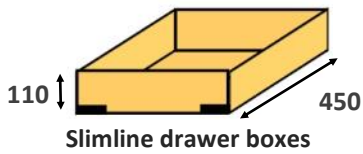

Paulownia Drawer cabinets

Paulownia FLAT PACK kitchen cabinet prices excluding vat

PAULOWNIA DRAWER CABINETS				PAULOWNIA UNPAINTED	CLEAR LACQUERED	WOOD FINISH LACQUERED	COLOUR LACQUERED	PRIMED FINISH	PAINTED FINISH	
Width	Height	Depth								
300	x	720	x	530	£149.00	+£45	+£55	+£65	+£75	+£165.55
400	x	720	x	530	£171.55	+£45	+£55	+£65	+£75	+£190.61
500	x	720	x	530	£178.18	+£45	+£55	+£65	+£75	+£197.98
600	x	720	x	530	£184.82	+£45	+£55	+£65	+£75	+£205.35
800	x	720	x	530	£229.91	+£95	+£105	+£115	+£125	+£255.46
900	x	720	x	530	£236.55	+£95	+£105	+£115	+£125	+£262.83
1000	x	720	x	530	£243.18	+£95	+£105	+£115	+£125	+£270.20
1200	x	720	x	530	£256.45	+£95	+£105	+£115	+£125	+£284.94

SOLID WOOD DRAWERS

PAULOWNIA FLAT PACK DOVETAIL DRAWER PRICES EXCLUDING VAT

CABINET	Height	Depth	UNPAINTED	LACQUERED	WOOD FINISH	COLOUR	PRIMED	PAINTED	
300	110	x	450	£77.49	+£25	+£35	+£45	+£55	+£75
400	110	x	450	£79.15	+£25	+£35	+£45	+£55	+£75
500	110	x	450	£80.80	+£25	+£35	+£45	+£55	+£75
600	110	x	450	£82.47	+£25	+£35	+£45	+£55	+£75
800	110	x	450	£85.78	+£35	+£45	+£55	+£65	+£85
900	110	x	450	£87.44	+£35	+£45	+£55	+£65	+£85
1000	110	x	450	£89.10	+£35	+£45	+£55	+£65	+£85
1200	110	x	450	£92.41	+£35	+£45	+£55	+£65	+£85
300	190	x	450	£88.32	+£25	+£35	+£45	+£55	+£75
400	190	x	450	£90.68	+£25	+£35	+£45	+£55	+£75
500	190	x	450	£93.03	+£25	+£35	+£45	+£55	+£75
600	190	x	450	£95.39	+£25	+£35	+£45	+£55	+£75
800	190	x	450	£100.11	+£35	+£45	+£55	+£65	+£85
900	190	x	450	£102.47	+£35	+£45	+£55	+£65	+£85
1000	190	x	450	£104.82	+£35	+£45	+£55	+£65	+£85
1200	190	x	450	£109.54	+£35	+£45	+£55	+£65	+£85

Folding cabinet legs

1. **x 4** 90 to 165 mm adjustment
   £10.80 + vat
2. **x 2** supplied fitted

Full extending Soft Close Concealed undermount runners
Supplied not fitted 450mm £25 per pair | 250mm £15 per pair
Supplied fitted 450mm £30 per pair | 250mm £20 per pair