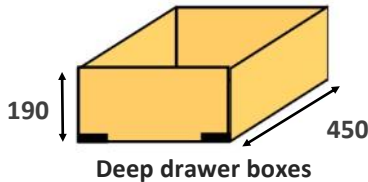

Paulownia Drawer cabinets

Paulownia FLAT PACK kitchen cabinet prices excluding vat

PAULOWNIA DRAWER CABINETS				PAULOWNIA UNPAINTED	CLEAR LACQUERED	WOOD FINISH LACQUERED	COLOUR LACQUERED	PRIMED FINISH	PAINTED FINISH	
Width	Height	Depth								
300	x	720	x	530	£149.00	+£45	+£55	+£65	+£75	+£165.55
400	x	720	x	530	£171.55	+£45	+£55	+£65	+£75	+£190.61
500	x	720	x	530	£178.18	+£45	+£55	+£65	+£75	+£197.98
600	x	720	x	530	£184.82	+£45	+£55	+£65	+£75	+£205.35
800	x	720	x	530	£229.91	+£95	+£105	+£115	+£125	+£255.46
900	x	720	x	530	£236.55	+£95	+£105	+£115	+£125	+£262.83
1000	x	720	x	530	£243.18	+£95	+£105	+£115	+£125	+£270.20
1200	x	720	x	530	£256.45	+£95	+£105	+£115	+£125	+£284.94

SOLID WOOD DRAWERS

PAULOWNIA FLAT PACK DOVETAIL DRAWER PRICES EXCLUDING VAT

CABINET	Height	Depth	UNPAINTED	LACQUERED	WOOD FINISH	COLOUR	PRIMED	PAINTED	
300	110	x	450	£77.49	+£25	+£35	+£45	+£55	+£75
400	110	x	450	£79.15	+£25	+£35	+£45	+£55	+£75
500	110	x	450	£80.80	+£25	+£35	+£45	+£55	+£75
600	110	x	450	£82.47	+£25	+£35	+£45	+£55	+£75
800	110	x	450	£85.78	+£35	+£45	+£55	+£65	+£85
900	110	x	450	£87.44	+£35	+£45	+£55	+£65	+£85
1000	110	x	450	£89.10	+£35	+£45	+£55	+£65	+£85
1200	110	x	450	£92.41	+£35	+£45	+£55	+£65	+£85
300	190	x	450	£88.32	+£25	+£35	+£45	+£55	+£75
400	190	x	450	£90.68	+£25	+£35	+£45	+£55	+£75
500	190	x	450	£93.03	+£25	+£35	+£45	+£55	+£75
600	190	x	450	£95.39	+£25	+£35	+£45	+£55	+£75
800	190	x	450	£100.11	+£35	+£45	+£55	+£65	+£85
900	190	x	450	£102.47	+£35	+£45	+£55	+£65	+£85
1000	190	x	450	£104.82	+£35	+£45	+£55	+£65	+£85
1200	190	x	450	£109.54	+£35	+£45	+£55	+£65	+£85

Folding cabinet legs

1. **x 4** 90 to 165 mm adjustment
   £10.80 + vat
2. **x 2** supplied fitted

Full extending Soft Close Concealed undermount runners
Supplied not fitted 450mm £25 per pair | 250mm £15 per pair
Supplied fitted 450mm £30 per pair | 250mm £20 per pair