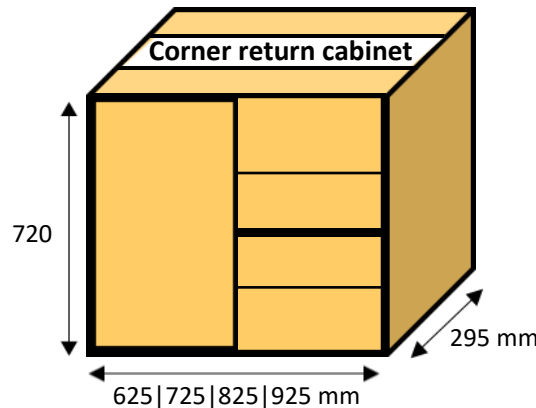

Door Opening	CLOSED CORNER BASE SOLID WOOD KITCHEN CABINETS				FLAT PACK PAULOWNIA KITCHEN CABINET PRICES EXCLUDING VAT						
	Width	Height	Depth		PAULOWNIA UNPAINTED	CLEAR LACQUERED	WOOD FINISH LACQUERED	COLOUR LACQUERED	PRIMED FINISH	PAINTED FINISH	
300	860	x	720	x	530	£348.09	+£95	+£105	+£115	+£125	+£386.77
400	960	x	720	x	530	£356.93	+£95	+£105	+£115	+£125	+£396.59
500	1060	x	720	x	530	£365.78	+£95	+£105	+£115	+£125	+£406.42
600	1160	x	720	x	530	£374.63	+£95	+£105	+£115	+£125	+£416.25