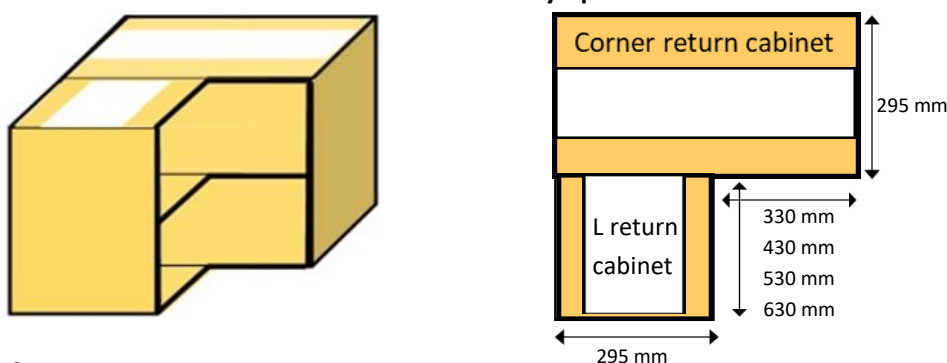

L corner cabinet assembly options

Folding Cabinet legs x 6

90 to 160 mm
adjustment
£16.20 + vat
supplied fitted

145 mm high x 2.4 meter Paulownia plinth | kickboard PRICES EXCLUDING VAT						
PAULOWNIA UNPAINTED	CLEAR LACQUERED	WOOD FINISH LACQUERED	COLOUR LACQUERED	PRIMED FINISH	PAINTED FINISH	
£40.73	+£10	+£15	+£20	+£25	+£30	

Supplied flat packed ready to assemble

All our cabinets can be made to bespoke sizes

www.paulowniakitchencabinets.co.uk - 07821172061 - www.paulowniatimber.co.uk