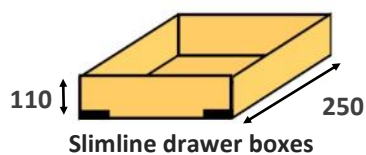

Slimline Drawer cabinets

Paulownia FLAT PACK kitchen cabinet prices excluding vat

SLIMLINE DRAWER CABINET				PAULOWNIA	CLEAR	WOOD FINISH	COLOUR	PRIMED	PAINTED
Width	Height	Depth		UNPAINTED	LACQUERED	LACQUERED	LACQUERED	FINISH	FINISH
300	x	720	x	£131.00	+£45	+£55	+£65	+£75	+£145.55
400	x	720	x	£153.55	+£45	+£55	+£65	+£75	+£170.61
500	x	720	x	£160.18	+£45	+£55	+£65	+£75	+£177.98
600	x	720	x	£166.82	+£45	+£55	+£65	+£75	+£185.35
800	x	720	x	£211.91	+£95	+£105	+£115	+£125	+£235.46
900	x	720	x	£218.55	+£95	+£105	+£115	+£125	+£242.83
1000	x	720	x	£225.18	+£95	+£105	+£115	+£125	+£250.20
1200	x	720	x	£238.45	+£95	+£105	+£115	+£125	+£264.94

SOLID WOOD DRAWERS			PAULOWNIA FLAT PACK DOVETAIL DRAWER PRICES EXCLUDING VAT						
CABINET	Height	Depth	NATURAL	CLEAR	WOOD FINISH	COLOUR	PRIMED	PAINTED	
300	110	x	£59.49	+£25	+£35	+£45	+£55	+£75	
400	110	x	£61.15	+£25	+£35	+£45	+£55	+£75	
500	110	x	£62.80	+£25	+£35	+£45	+£55	+£75	
600	110	x	£64.47	+£25	+£35	+£45	+£55	+£75	
800	110	x	£67.78	+£35	+£45	+£55	+£65	+£85	
900	110	x	£69.44	+£35	+£45	+£55	+£65	+£85	
1000	110	x	£71.10	+£35	+£45	+£55	+£65	+£85	
1200	110	x	£74.41	+£35	+£45	+£55	+£65	+£85	
300	190	x	£70.32	+£25	+£35	+£45	+£55	+£75	
400	190	x	£72.68	+£25	+£35	+£45	+£55	+£75	
500	190	x	£75.03	+£25	+£35	+£45	+£55	+£75	
600	190	x	£77.39	+£25	+£35	+£45	+£55	+£75	
800	190	x	£82.11	+£35	+£45	+£55	+£65	+£85	
900	190	x	£84.47	+£35	+£45	+£55	+£65	+£85	
1000	190	x	£86.82	+£35	+£45	+£55	+£65	+£85	
1200	190	x	£91.54	+£35	+£45	+£55	+£65	+£85	

Folding cabinet legs

1. **x 4** 90 to 165 mm adjustment
   £10.80 + vat
2. **x 2** supplied fitted

Full extending Soft Close Concealed undermount runners
Supplied not fitted 450mm £25 per pair | 250mm £15 per pair
Supplied fitted 450mm £30 per pair | 250mm £20 per pair