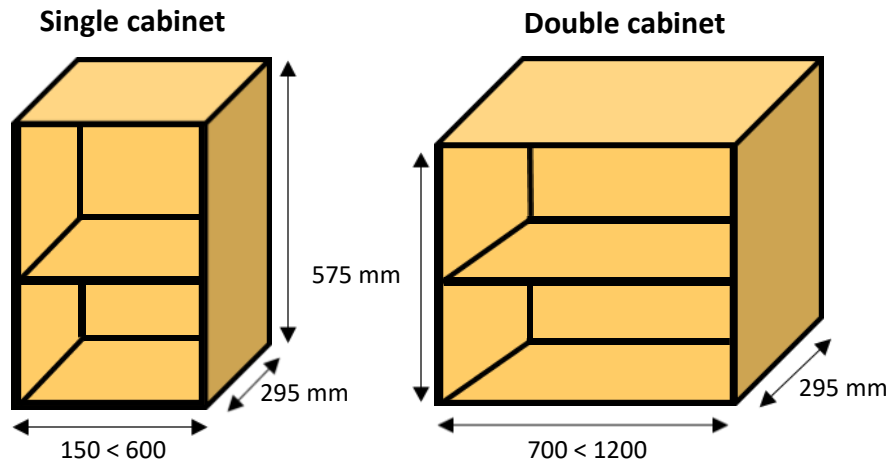

575 WALL & BRIDGING SOLID WOOD KITCHEN CABINETS				FLAT PACK PAULOWNIA KITCHEN CABINET PRICES EXCLUDING VAT						
Width	Height	Depth		PAULOWNIA UNPAINTED	CLEAR LACQUERED	WOOD FINISH LACQUERED	COLOUR LACQUERED	PRIMED FINISH	PAINTED FINISH	
150	x	575	x	£95.73	+	£45	+	£65	+	£106.37
200	x	575	x	£101.17	+	£45	+	£65	+	£112.41
250	x	575	x	£106.18	+	£45	+	£65	+	£117.98
300	x	575	x	£112.04	+	£65	+	£85	+	£124.49
350	x	575	x	£128.07	+	£65	+	£85	+	£142.30
400	x	575	x	£131.38	+	£65	+	£85	+	£145.98
450	x	575	x	£134.70	+	£65	+	£85	+	£149.67
500	x	575	x	£138.02	+	£65	+	£85	+	£153.35
550	x	575	x	£141.34	+	£65	+	£85	+	£157.04
600	x	575	x	£144.65	+	£65	+	£85	+	£160.72
700	x	575	x	£203.72	+	£95	+	£115	+	£226.35
800	x	575	x	£210.35	+	£95	+	£115	+	£233.72
900	x	575	x	£216.98	+	£95	+	£115	+	£241.09
1000	x	575	x	£223.61	+	£95	+	£115	+	£248.46
1100	x	575	x	£230.25	+	£95	+	£115	+	£255.83
1200	x	575	x	£236.88	+	£95	+	£115	+	£263.20

Cabinet Hanger x 2

£12 + vat
supplied fitted

Covers x 2

£3 + vat
supplied

Wall brackets x 2

£3 + vat
supplied

60 mm high x 2.4 meter Paulownia cornice | pelmet PRICES EXCLUDING VAT										
PAULOWNIA UNPAINTED	CLEAR LACQUERED	WOOD FINISH LACQUERED	COLOUR LACQUERED	PRIMED FINISH	PAINTED FINISH					
£33.36	+	£10	+	£15	+	£20	+	£25	+	£30

Supplied flat packed, all our cabinets can be made to bespoke sizes

www.paulowniakitchencabinets.co.uk - 07821172061 - www.paulowniatimber.co.uk