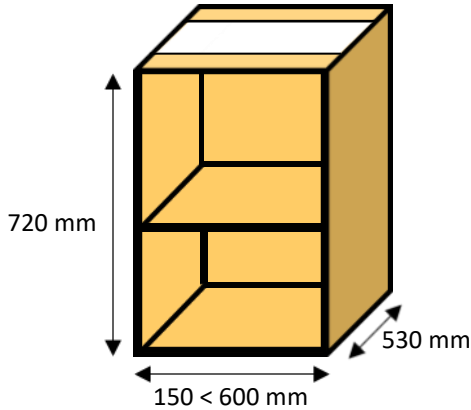

Highline base cabinets

Paulownia FLAT PACK kitchen cabinet prices excluding vat