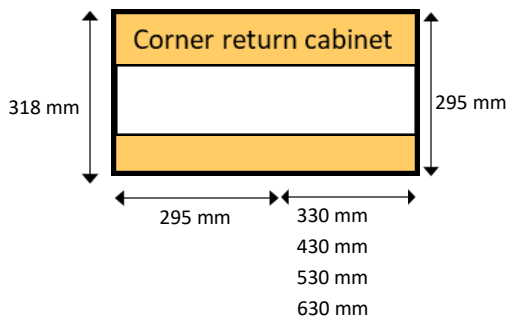

**L door
corner
30 x 30**

Paulownia £25.90
Lacquered £29.40
Wood stain £34.40
Colour stain £34.40
Primed £29.40
Painted £39.40

Door Opening	SLIMLINE CLOSED CORNER BASE SOLID WOOD KITCHEN CABINETS				FLAT PACK PAULOWNIA KITCHEN CABINET PRICES EXCLUDING VAT						
	Width	Height	Depth		PAULOWNIA UNPAINTED	CLEAR LACQUERED	WOOD FINISH LACQUERED	COLOUR LACQUERED	PRIMED FINISH	PAINTED FINISH	
300	625	x	720	x	295	£183.69	+£95	+£105	+£115	+£125	+£204.10
400	725	x	720	x	295	£188.15	+£95	+£105	+£115	+£125	+£209.05
500	825	x	720	x	295	£192.60	+£95	+£105	+£115	+£125	+£214.00
600	925	x	720	x	295	£197.06	+£95	+£105	+£115	+£125	+£218.95

Folding Cabinet legs x 4

90 to 160 mm
adjustment
£10.80 + vat
supplied fitted

145 mm high x 2.4 meter Paulownia plinth | kickboard PRICES EXCLUDING VAT

PAULOWNIA UNPAINTED	CLEAR LACQUERED	WOOD FINISH LACQUERED	COLOUR LACQUERED	PRIMED FINISH	PAINTED FINISH
£40.73	+£10	+£15	+£20	+£25	+£30

Supplied flat packed ready to assemble

All our cabinets can be made to bespoke sizes