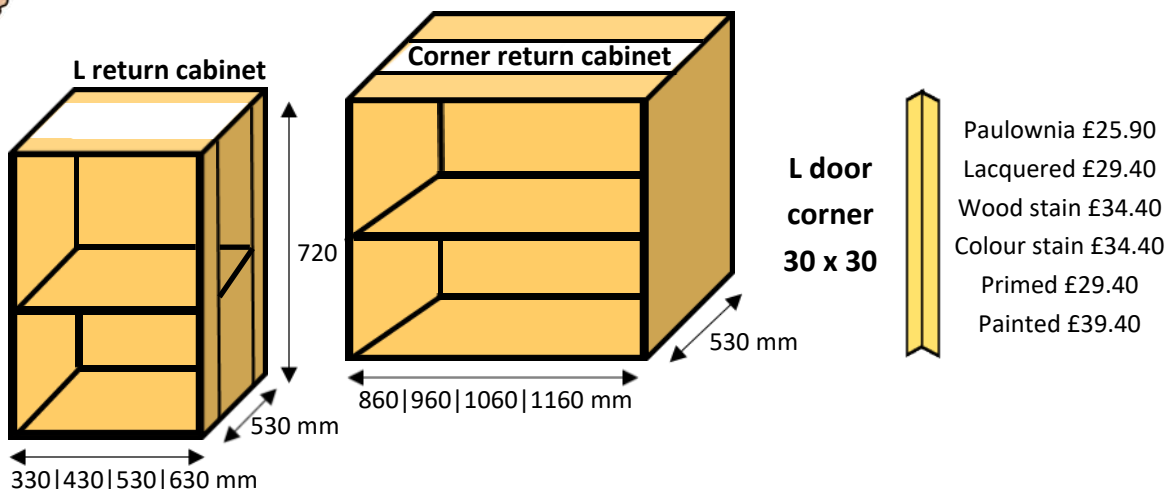

L corner cabinets

Paulownia FLAT PACK kitchen cabinet prices excluding vat

Door Opening	STANDARD CORNER RETURN SOLID WOOD KITCHEN CABINETS				FLAT PACK PAULOWNIA KITCHEN CABINET PRICES EXCLUDING VAT					
	Width	Height	Depth		PAULOWNIA UNPAINTED	CLEAR LACQUERED	WOOD FINISH LACQUERED	COLOUR LACQUERED	PRIMED FINISH	PAINTED FINISH
300	860	x 720	x 530		£217.62	+£95	+£105	+£115	+£125	+£241.80
400	960	x 720	x 530		£223.56	+£95	+£105	+£115	+£125	+£248.40
500	1060	x 720	x 530		£229.50	+£95	+£105	+£115	+£125	+£255.00
600	1160	x 720	x 530		£235.44	+£95	+£105	+£115	+£125	+£261.60

Door Opening	STANDARD L RETURN SOLID WOOD KITCHEN CABINETS				FLAT PACK PAULOWNIA KITCHEN CABINET PRICES EXCLUDING VAT					
	Width	Height	Depth		PAULOWNIA UNPAINTED	CLEAR LACQUERED	WOOD FINISH LACQUERED	COLOUR LACQUERED	PRIMED FINISH	PAINTED FINISH
300	330	x 720	x 530		£127.06	+£95	+£105	+£115	+£125	+£141.18
400	430	x 720	x 530		£133.00	+£95	+£105	+£115	+£125	+£147.78
500	530	x 720	x 530		£138.94	+£95	+£105	+£115	+£125	+£154.38
600	630	x 720	x 530		£144.88	+£95	+£105	+£115	+£125	+£160.98