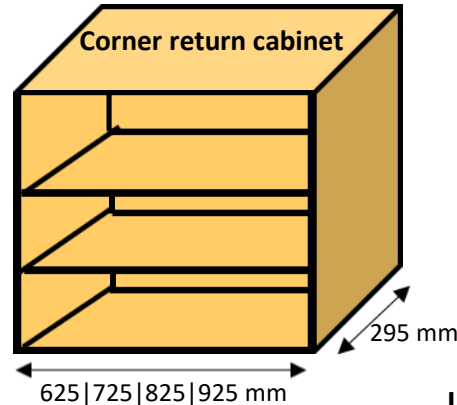

Corner return cabinet

- Paulownia £25.90
- Lacquered £29.40
- Wood stain £34.40
- Colour stain £34.40
- Primed £29.40
- Painted £39.40

L door corner
30 x 30

720 WALL CORNER RETURN

SOLID WOOD KITCHEN CABINETS

Door Opening	Width	Height	Depth
300	625	720	295
400	725	720	295
500	825	720	295
600	925	720	295

FLAT PACK PAULOWNIA KITCHEN CABINET PRICES EXCLUDING VAT

PAULOWNIA UNPAINTED	CLEAR LACQUERED	WOOD FINISH LACQUERED	COLOUR LACQUERED	PRIMED FINISH	PAINTED FINISH
£231.79	£95	£105	£115	£125	£257.54
£240.63	£95	£105	£115	£125	£267.37
£249.48	£95	£105	£115	£125	£277.20
£258.32	£95	£105	£115	£125	£287.02

720 WALL L CORNER RETURN

SOLID WOOD KITCHEN CABINETS

Door Opening	Width	Height	Depth
300	330	720	295
400	430	720	295
500	530	720	295
600	630	720	295

FLAT PACK PAULOWNIA KITCHEN CABINET PRICES EXCLUDING VAT

PAULOWNIA UNPAINTED	CLEAR LACQUERED	WOOD FINISH LACQUERED	COLOUR LACQUERED	PRIMED FINISH	PAINTED FINISH
£189.78	£95	£105	£115	£125	£210.87
£198.62	£95	£105	£115	£125	£220.69
£207.47	£95	£105	£115	£125	£230.52
£216.32	£95	£105	£115	£125	£240.35

Cabinet Hanger x 2

£12 + vat
supplied fitted

Covers x 2

£3 + vat
supplied

Wall brackets x 2

£3 + vat
supplied

60 mm high x 2.4 meter Paulownia cornice | pelmet PRICES EXCLUDING VAT

PAULOWNIA UNPAINTED	CLEAR LACQUERED	WOOD FINISH LACQUERED	COLOUR LACQUERED	PRIMED FINISH	PAINTED FINISH
£33.36	£10	£15	£20	£25	£30

Supplied flat packed, all our cabinets can be made to bespoke sizes

www.paulowniakitchencabinets.co.uk - 07821172061 - www.paulowniatimber.co.uk