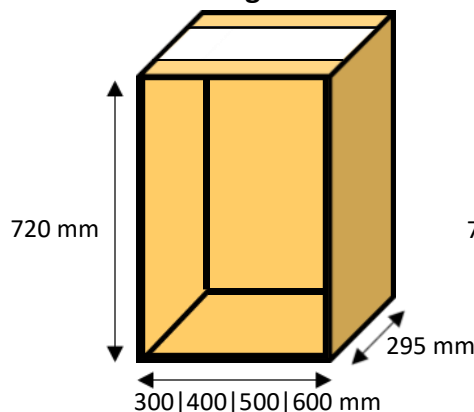

Single cabinet