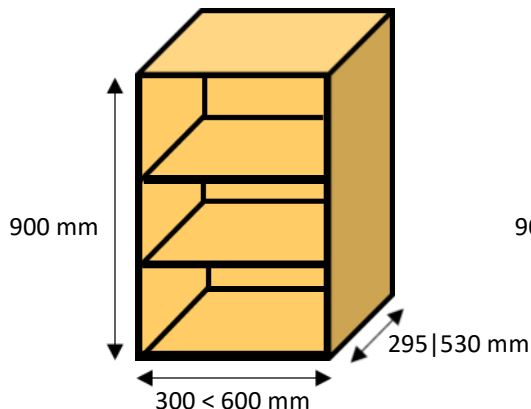

900 countertop cabinets

Paulownia FLAT PACK kitchen cabinet prices excluding vat