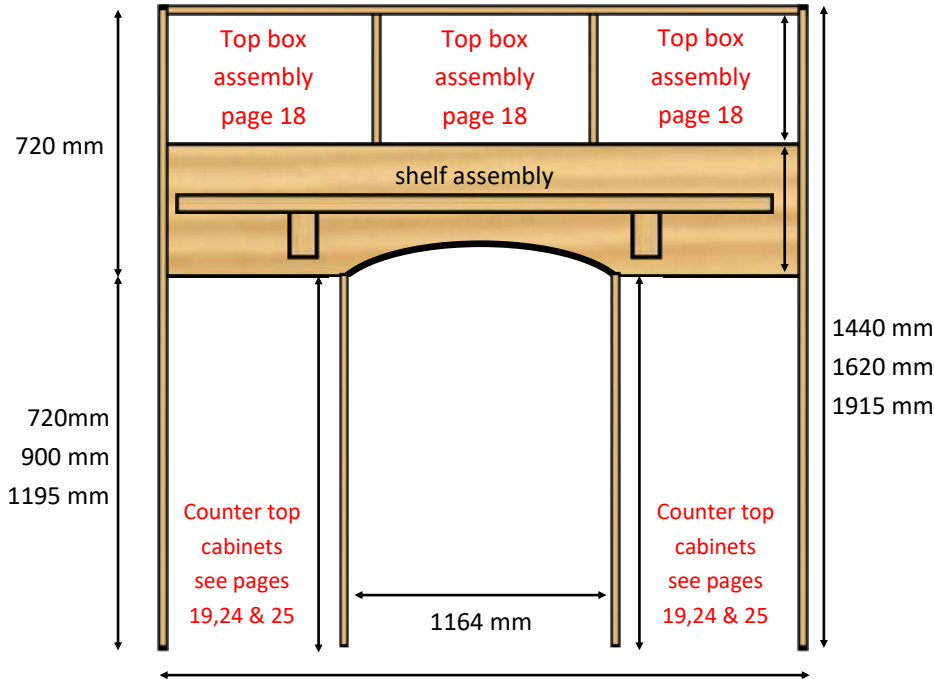

Please see page 7

Supplied flat packed, all our cabinets can be made to bespoke sizes

www.paulowniakitchencabinets.co.uk - 07821172061 - www.paulowniatimber.co.uk

Paulownia Mantle assemblies

Mantle assembly