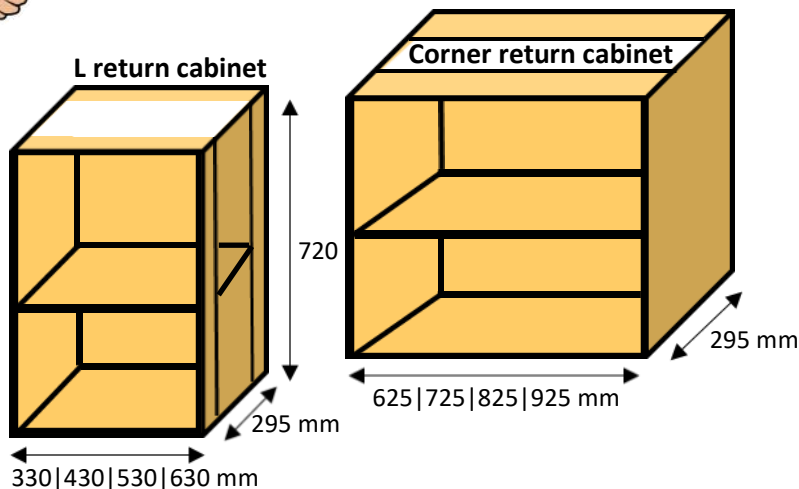

Slimline corner cabinets

Paulownia FLAT PACK kitchen cabinet prices excluding vat

L door corner 30 x 30	Paulownia	£25.90
	Lacquered	£29.40
	Wood stain	£34.40
	Colour stain	£34.40
	Primed	£29.40
	Painted	£39.40

Door Opening	SLIMLINE CORNER RETURN SOLID WOOD KITCHEN CABINETS				FLAT PACK PAULOWNIA KITCHEN CABINET PRICES EXCLUDING VAT							
	Width	Height	Depth		PAULOWNIA UNPAINTED	CLEAR LACQUERED	WOOD FINISH LACQUERED	COLOUR LACQUERED	PRIMED FINISH	PAINTED FINISH		
	300	625	x	720	x	295	£182.28	+£95	+£105	+£115	+£125	+£202.53
400	725	x	720	x	295	£188.22	+£95	+£105	+£115	+£125	+£209.13	
500	825	x	720	x	295	£194.16	+£95	+£105	+£115	+£125	+£215.73	
600	925	x	720	x	295	£200.10	+£95	+£105	+£115	+£125	+£222.33	

Door Opening	SLIMLINE L RETURN SOLID WOOD KITCHEN CABINETS				FLAT PACK PAULOWNIA KITCHEN CABINET PRICES EXCLUDING VAT							
	Width	Height	Depth		PAULOWNIA UNPAINTED	CLEAR LACQUERED	WOOD FINISH LACQUERED	COLOUR LACQUERED	PRIMED FINISH	PAINTED FINISH		
	300	330	x	720	x	295	£100.78	+£95	+£105	+£115	+£125	+£111.98
400	430	x	720	x	295	£105.24	+£95	+£105	+£115	+£125	+£116.93	
500	530	x	720	x	295	£109.69	+£95	+£105	+£115	+£125	+£121.88	
600	630	x	720	x	295	£114.15	+£95	+£105	+£115	+£125	+£126.83