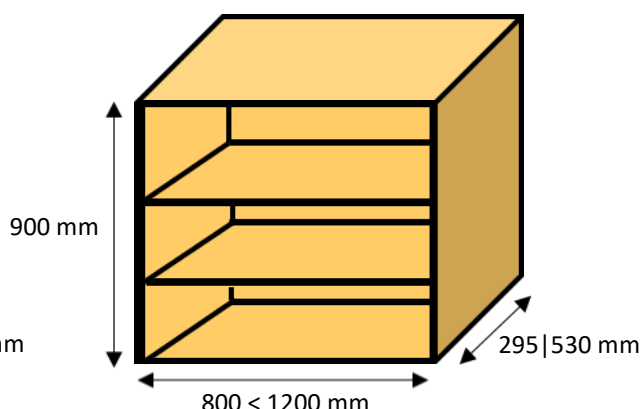

Double cabinet

Optional double unit central support