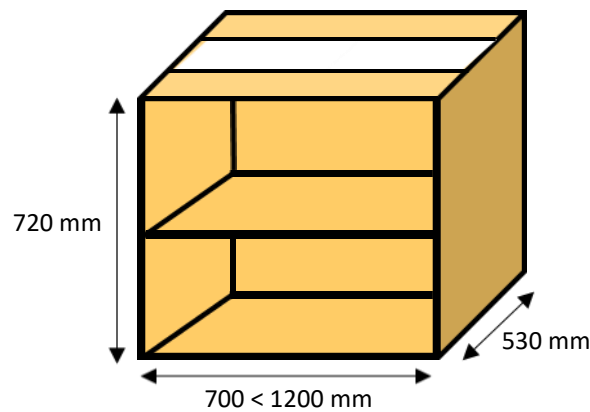

Optional fitted double unit central support

Paulownia	£19.90
Lacquered	£24.40
Wood stain	£29.40
Colour stain	£29.40
Primed	£24.40
Painted	£34.40

STANDARD 720 HIGHLINE BASE SOLID WOOD KITCHEN CABINETS

Width	Height	Depth
150	x 720	x 530
200	x 720	x 530
250	x 720	x 530
300	x 720	x 530
350	x 720	x 530
400	x 720	x 530
450	x 720	x 530
500	x 720	x 530
550	x 720	x 530
600	x 720	x 530
700	x 720	x 530
800	x 720	x 530
900	x 720	x 530
1000	x 720	x 530
1100	x 720	x 530
1200	x 720	x 530