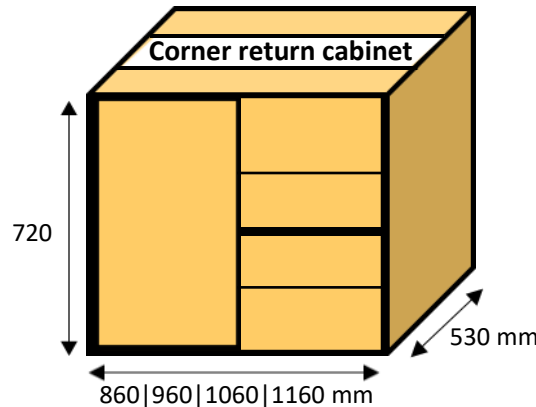

**L door
corner
30 x 30**

Paulownia £25.90
Lacquered £29.40
Wood stain £34.40
Colour stain £34.40
Primed £29.40
Painted £39.40

Door Opening	CLOSED CORNER BASE SOLID WOOD KITCHEN CABINETS				FLAT PACK PAULOWNIA KITCHEN CABINET PRICES EXCLUDING VAT						
	Width	Height	Depth		PAULOWNIA UNPAINTED	CLEAR LACQUERED	WOOD FINISH LACQUERED	COLOUR LACQUERED	PRIMED FINISH	PAINTED FINISH	
300	860	x	720	x	530	£348.09	+£95	+£105	+£115	+£125	+£386.77
400	960	x	720	x	530	£356.93	+£95	+£105	+£115	+£125	+£396.59
500	1060	x	720	x	530	£365.78	+£95	+£105	+£115	+£125	+£406.42
600	1160	x	720	x	530	£374.63	+£95	+£105	+£115	+£125	+£416.25