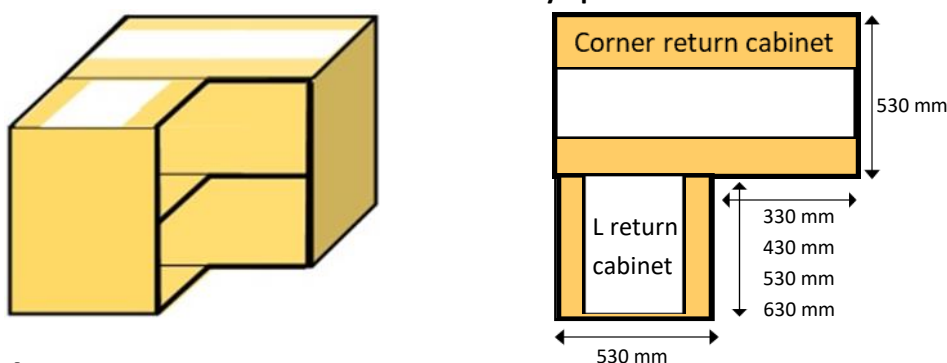

L corner cabinet assembly options

Folding Cabinet legs x 6

90 to 160 mm adjustment
£16.20 + vat
supplied fitted

145 mm high x 2.4 meter Paulownia plinth | kickboard PRICES EXCLUDING VAT						
PAULOWNIA UNPAINTED	CLEAR LACQUERED	WOOD FINISH LACQUERED	COLOUR LACQUERED	PRIMED FINISH	PAINTED FINISH	
£40.73	+£10	+£15	+£20	+£25	+£30	

Supplied flat packed ready to assemble

All our cabinets can be made to bespoke sizes