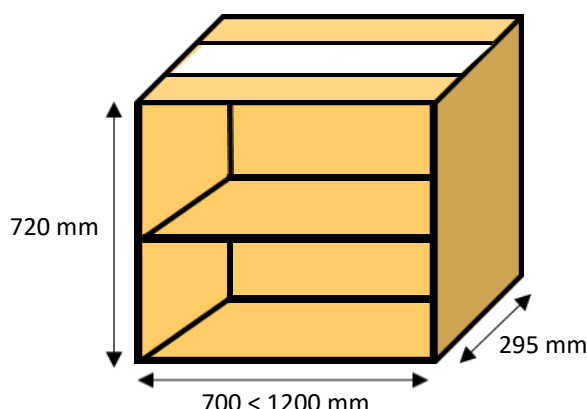

Supplied flat packed ready to assemble

All our cabinets can be made to bespoke sizes

Slimline base cabinets

Paulownia FLAT PACK kitchen cabinet prices excluding vat

Single cabinet

Double cabinet

Optional double unit central support