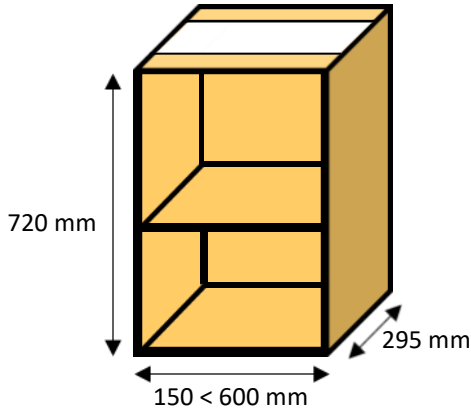

Slimline base cabinets

Paulownia assembled kitchen cabinet prices excluding vat

Single cabinet