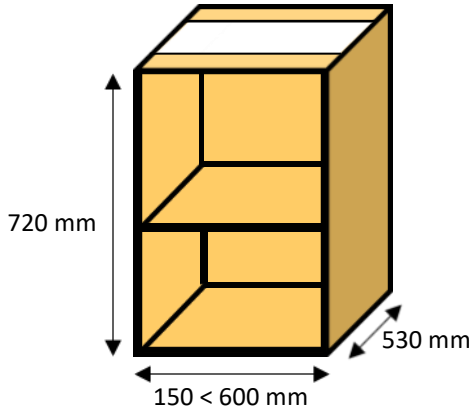

Highline base cabinets

Paulownia assembled kitchen cabinet prices excluding vat

Single cabinet