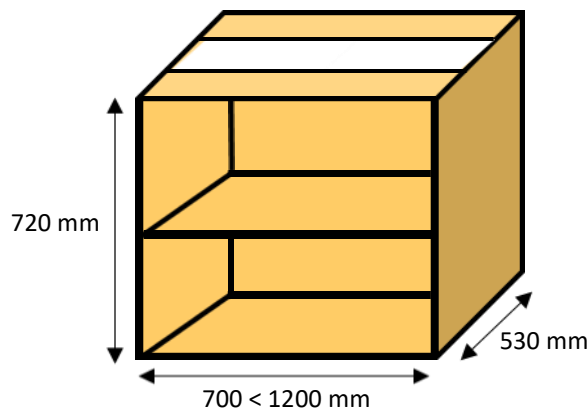

Double cabinet

Optional fitted double unit central support