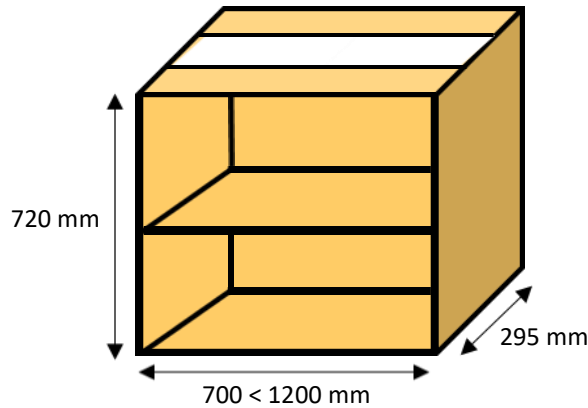

Double cabinet

Optional
double unit
central support

Paulownia	£19.90
Lacquered	£24.40
Oak finish	£29.40
Colour finish	£29.40
Primed	£24.40
Painted	£34.40

SLIMLINE BASE				UNFINISHED ASSEMBLED KITCHEN CABINET PRICES EXCLUDING VAT						
SOLID WOOD KITCHEN CABINETS				PAULOWNIA	CLEAR	WOOD FINISH	COLOUR	PRIMED	PAINTED	
Width	Height	Depth		UNPAINTED	LACQUERED	LACQUERED	LACQUERED	FINISH	FINISH	
150	x	720	x	£115.28	+£45	+£55	+£65	+£75	+£115.28	
200	x	720	x	£121.91	+£45	+£55	+£65	+£75	+£121.91	
250	x	720	x	£127.95	+£45	+£55	+£65	+£75	+£127.95	
300	x	720	x	£135.17	+£65	+£75	+£85	+£95	+£135.17	
350	x	720	x	£156.55	+£65	+£75	+£85	+£95	+£156.55	
400	x	720	x	£160.23	+£65	+£75	+£85	+£95	+£160.23	
450	x	720	x	£163.92	+£65	+£75	+£85	+£95	+£163.92	
500	x	720	x	£167.60	+£65	+£75	+£85	+£95	+£167.60	
550	x	720	x	£171.29	+£65	+£75	+£85	+£95	+£171.29	
600	x	720	x	£174.97	+£65	+£75	+£85	+£95	+£174.97	
700	x	720	x	£247.72	+£95	+£105	+£115	+£125	+£247.72	
800	x	720	x	£255.09	+£95	+£105	+£115	+£125	+£255.09	
900	x	720	x	£262.46	+£95	+£105	+£115	+£125	+£262.46	
1000	x	720	x	£269.83	+£95	+£105	+£115	+£125	+£269.83	
1100	x	720	x	£277.20	+£95	+£105	+£115	+£125	+£277.20	
1200	x	720	x	£284.57	+£95	+£105	+£115	+£125	+£284.57