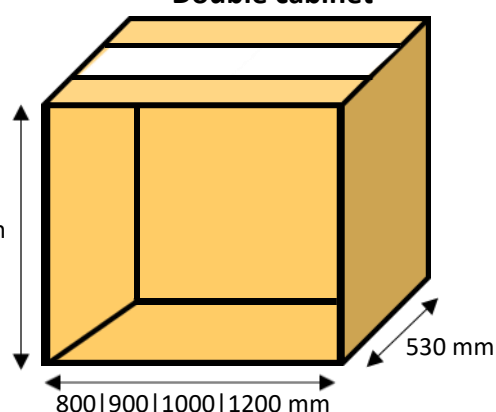

Paulownia drawer cabinets

Paulownia Drawer cabinets

Paulownia assembled kitchen cabinet prices excluding vat

Slimline drawer boxes

Deep drawer boxes

Single cabinet

Double cabinet

PAULOWNIA DRAWER CABINETS				PAULOWNIA UNPAINTED	CLEAR LACQUERED	WOOD FINISH LACQUERED	COLOUR LACQUERED	PRIMED FINISH	PAINTED FINISH	
Width	Height	Depth								
300	x	720	x	530	£165.55	£45	£55	£65	£75	£165.55
400	x	720	x	530	£190.61	£45	£55	£65	£75	£190.61
500	x	720	x	530	£197.98	£45	£55	£65	£75	£197.98
600	x	720	x	530	£205.35	£45	£55	£65	£75	£205.35
800	x	720	x	530	£255.46	£95	£105	£115	£125	£255.46
900	x	720	x	530	£262.83	£95	£105	£115	£125	£262.83
1000	x	720	x	530	£270.20	£95	£105	£115	£125	£270.20
1200	x	720	x	530	£284.94	£95	£105	£115	£125	£284.94

SOLID WOOD DRAWERS			PAULOWNIA ASSEMBLED DOVETAIL DRAWER PRICES EXCLUDING VAT						
CABINET	Height	Depth	NATURAL	CLEAR	OAK FINISH	COLOUR	PRIMED	PAINTED	
300	110	x	450	£86.10	£25	£35	£45	£55	£75
400	110	x	450	£87.94	£25	£35	£45	£55	£75
500	110	x	450	£89.78	£25	£35	£45	£55	£75
600	110	x	450	£91.63	£25	£35	£45	£55	£75
800	110	x	450	£95.31	£35	£45	£55	£65	£85
900	110	x	450	£97.15	£35	£45	£55	£65	£85
1000	110	x	450	£99.00	£35	£45	£55	£65	£85
1200	110	x	450	£102.68	£35	£45	£55	£65	£85
300	190	x	450	£98.13	£25	£35	£45	£55	£75
400	190	x	450	£100.75	£25	£35	£45	£55	£75
500	190	x	450	£103.37	£25	£35	£45	£55	£75
600	190	x	450	£105.99	£25	£35	£45	£55	£75
800	190	x	450	£111.23	£35	£45	£55	£65	£85
900	190	x	450	£113.85	£35	£45	£55	£65	£85
1000	190	x	450	£116.47	£35	£45	£55	£65	£85
1200	190	x	450	£121.71	£35	£45	£55	£65	£85