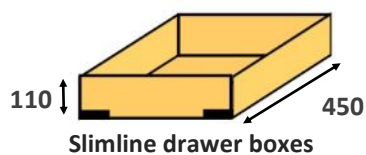

Paulownia drawer cabinets

Paulownia Drawer cabinets

Paulownia assembled kitchen cabinet prices excluding vat

Slimline drawer boxes

Deep drawer boxes

Single cabinet

Double cabinet

PAULOWNIA DRAWER CABINETS				PAULOWNIA UNPAINTED	CLEAR LACQUERED	WOOD FINISH LACQUERED	COLOUR LACQUERED	PRIMED FINISH	PAINTED FINISH	
Width	Height	Depth								
300	x	720	x	530	£165.55	£45	£55	£65	£75	£165.55
400	x	720	x	530	£190.61	£45	£55	£65	£75	£190.61
500	x	720	x	530	£197.98	£45	£55	£65	£75	£197.98
600	x	720	x	530	£205.35	£45	£55	£65	£75	£205.35
800	x	720	x	530	£255.46	£95	£105	£115	£125	£255.46
900	x	720	x	530	£262.83	£95	£105	£115	£125	£262.83
1000	x	720	x	530	£270.20	£95	£105	£115	£125	£270.20
1200	x	720	x	530	£284.94	£95	£105	£115	£125	£284.94

SOLID WOOD DRAWERS			PAULOWNIA ASSEMBLED DOVETAIL DRAWER PRICES EXCLUDING VAT						
CABINET	Height	Depth	NATURAL	CLEAR	OAK FINISH	COLOUR	PRIMED	PAINTED	
300	110	x	450	£86.10	£25	£35	£45	£55	£75
400	110	x	450	£87.94	£25	£35	£45	£55	£75
500	110	x	450	£89.78	£25	£35	£45	£55	£75
600	110	x	450	£91.63	£25	£35	£45	£55	£75
800	110	x	450	£95.31	£35	£45	£55	£65	£85
900	110	x	450	£97.15	£35	£45	£55	£65	£85
1000	110	x	450	£99.00	£35	£45	£55	£65	£85
1200	110	x	450	£102.68	£35	£45	£55	£65	£85
300	190	x	450	£98.13	£25	£35	£45	£55	£75
400	190	x	450	£100.75	£25	£35	£45	£55	£75
500	190	x	450	£103.37	£25	£35	£45	£55	£75
600	190	x	450	£105.99	£25	£35	£45	£55	£75
800	190	x	450	£111.23	£35	£45	£55	£65	£85
900	190	x	450	£113.85	£35	£45	£55	£65	£85
1000	190	x	450	£116.47	£35	£45	£55	£65	£85
1200	190	x	450	£121.71	£35	£45	£55	£65	£85