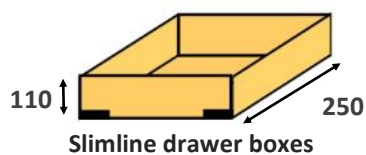

SOLID WOOD DRAWERS			PAULOWNIA ASSEMBLED DOVETAIL DRAWER PRICES EXCLUDING VAT						
CABINET	Height	Depth	NATURAL	CLEAR	OAK FINISH	COLOUR	PRIMED	PAINTED	
300	110	x	450	£86.10	£25	£35	£45	£55	£75
400	110	x	450	£87.94	£25	£35	£45	£55	£75
500	110	x	450	£89.78	£25	£35	£45	£55	£75
600	110	x	450	£91.63	£25	£35	£45	£55	£75
800	110	x	450	£95.31	£35	£45	£55	£65	£85
900	110	x	450	£97.15	£35	£45	£55	£65	£85
1000	110	x	450	£99.00	£35	£45	£55	£65	£85
1200	110	x	450	£102.68	£35	£45	£55	£65	£85
300	190	x	450	£98.13	£25	£35	£45	£55	£75
400	190	x	450	£100.75	£25	£35	£45	£55	£75
500	190	x	450	£103.37	£25	£35	£45	£55	£75
600	190	x	450	£105.99	£25	£35	£45	£55	£75
800	190	x	450	£111.23	£35	£45	£55	£65	£85
900	190	x	450	£113.85	£35	£45	£55	£65	£85
1000	190	x	450	£116.47	£35	£45	£55	£65	£85
1200	190	x	450	£121.71	£35	£45	£55	£65	£85

Folding cabinet legs

- x 4**  90 to 165 mm adjustment
- x 2**  £10.80 + vat supplied fitted

Full extending Soft Close Concealed undermount runners
 Supplied not fitted 450mm £25 per pair | 250mm £15 per pair
 Supplied fitted 450mm £30 per pair | 250mm £20 per pair

Slimline Drawer cabinets

Paulownia assembled kitchen cabinet prices excluding vat

Single cabinet

Double cabinet

SLIMLINE DRAWER CABINET				PAULOWNIA	CLEAR	WOOD FINISH	COLOUR	PRIMED	PAINTED	
Width	Height	Depth		UNPAINTED	LACQUERED	LACQUERED	LACQUERED	FINISH	FINISH	
300	x	720	x	295	£145.55	+£45	+£55	+£65	+£75	£165.55
400	x	720	x	295	£170.61	+£45	+£55	+£65	+£75	£190.61
500	x	720	x	295	£177.98	+£45	+£55	+£65	+£75	£197.98
600	x	720	x	295	£185.35	+£45	+£55	+£65	+£75	£205.35
800	x	720	x	295	£235.46	+£95	+£105	+£115	+£125	£255.46
900	x	720	x	295	£242.83	+£95	+£105	+£115	+£125	£262.83
1000	x	720	x	295	£250.20	+£95	+£105	+£115	+£125	£270.20
1200	x	720	x	295	£264.94	+£95	+£105	+£115	+£125	£284.94