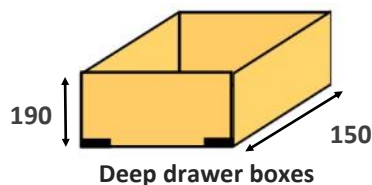

SOLID WOOD DRAWERS			PAULOWNIA ASSEMBLED DOVETAIL DRAWER PRICES EXCLUDING VAT						
CABINET	Height	Depth	NATURAL	CLEAR	OAK FINISH	COLOUR	PRIMED	PAINTED	
300	110	x	450	£86.10	£25	£35	£45	£55	£75
400	110	x	450	£87.94	£25	£35	£45	£55	£75
500	110	x	450	£89.78	£25	£35	£45	£55	£75
600	110	x	450	£91.63	£25	£35	£45	£55	£75
800	110	x	450	£95.31	£35	£45	£55	£65	£85
900	110	x	450	£97.15	£35	£45	£55	£65	£85
1000	110	x	450	£99.00	£35	£45	£55	£65	£85
1200	110	x	450	£102.68	£35	£45	£55	£65	£85
300	190	x	450	£98.13	£25	£35	£45	£55	£75
400	190	x	450	£100.75	£25	£35	£45	£55	£75
500	190	x	450	£103.37	£25	£35	£45	£55	£75
600	190	x	450	£105.99	£25	£35	£45	£55	£75
800	190	x	450	£111.23	£35	£45	£55	£65	£85
900	190	x	450	£113.85	£35	£45	£55	£65	£85
1000	190	x	450	£116.47	£35	£45	£55	£65	£85
1200	190	x	450	£121.71	£35	£45	£55	£65	£85

Folding cabinet legs

- x 4**  90 to 165 mm adjustment
- x 2**  £10.80 + vat supplied fitted

Full extending Soft Close Concealed undermount runners
 Supplied not fitted 450mm £25 per pair | 250mm £15 per pair
 Supplied fitted 450mm £30 per pair | 250mm £20 per pair

Slimline Drawer cabinets

Paulownia assembled kitchen cabinet prices excluding vat

Single cabinet

Double cabinet

SLIMLINE DRAWER CABINET				PAULOWNIA	CLEAR	WOOD FINISH	COLOUR	PRIMED	PAINTED	
Width	Height	Depth		UNPAINTED	LACQUERED	LACQUERED	LACQUERED	FINISH	FINISH	
300	x	720	x	295	£145.55	+£45	+£55	+£65	+£75	£165.55
400	x	720	x	295	£170.61	+£45	+£55	+£65	+£75	£190.61
500	x	720	x	295	£177.98	+£45	+£55	+£65	+£75	£197.98
600	x	720	x	295	£185.35	+£45	+£55	+£65	+£75	£205.35
800	x	720	x	295	£235.46	+£95	+£105	+£115	+£125	£255.46
900	x	720	x	295	£242.83	+£95	+£105	+£115	+£125	£262.83
1000	x	720	x	295	£250.20	+£95	+£105	+£115	+£125	£270.20
1200	x	720	x	295	£264.94	+£95	+£105	+£115	+£125	£284.94