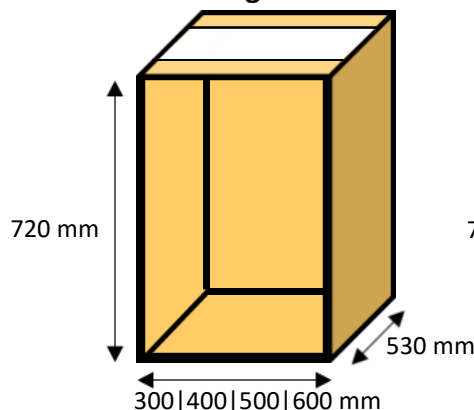

SOLID WOOD DRAWERS			PAULOWNIA ASSEMBLED DOVETAIL DRAWER PRICES EXCLUDING VAT						
CABINET	Height	Depth	NATURAL	CLEAR	OAK FINISH	COLOUR	PRIMED	PAINTED	
300	110	x	450	£86.10	£25	£35	£45	£55	£75
400	110	x	450	£87.94	£25	£35	£45	£55	£75
500	110	x	450	£89.78	£25	£35	£45	£55	£75
600	110	x	450	£91.63	£25	£35	£45	£55	£75
800	110	x	450	£95.31	£35	£45	£55	£65	£85
900	110	x	450	£97.15	£35	£45	£55	£65	£85
1000	110	x	450	£99.00	£35	£45	£55	£65	£85
1200	110	x	450	£102.68	£35	£45	£55	£65	£85
300	190	x	450	£98.13	£25	£35	£45	£55	£75
400	190	x	450	£100.75	£25	£35	£45	£55	£75
500	190	x	450	£103.37	£25	£35	£45	£55	£75
600	190	x	450	£105.99	£25	£35	£45	£55	£75
800	190	x	450	£111.23	£35	£45	£55	£65	£85
900	190	x	450	£113.85	£35	£45	£55	£65	£85
1000	190	x	450	£116.47	£35	£45	£55	£65	£85
1200	190	x	450	£121.71	£35	£45	£55	£65	£85

Folding cabinet legs

- x 4**  90 to 165 mm adjustment
- x 2**  £10.80 + vat supplied fitted

Full extending Soft Close Concealed undermount runners
 Supplied not fitted 450mm £25 per pair | 250mm £15 per pair
 Supplied fitted 450mm £30 per pair | 250mm £20 per pair

Slimline Drawer cabinets

Paulownia assembled kitchen cabinet prices excluding vat

Single cabinet

Double cabinet

SLIMLINE DRAWER CABINET				PAULOWNIA	CLEAR	WOOD FINISH	COLOUR	PRIMED	PAINTED	
Width	Height	Depth		UNPAINTED	LACQUERED	LACQUERED	LACQUERED	FINISH	FINISH	
300	x	720	x	295	£145.55	+£45	+£55	+£65	+£75	£165.55
400	x	720	x	295	£170.61	+£45	+£55	+£65	+£75	£190.61
500	x	720	x	295	£177.98	+£45	+£55	+£65	+£75	£197.98
600	x	720	x	295	£185.35	+£45	+£55	+£65	+£75	£205.35
800	x	720	x	295	£235.46	+£95	+£105	+£115	+£125	£255.46
900	x	720	x	295	£242.83	+£95	+£105	+£115	+£125	£262.83
1000	x	720	x	295	£250.20	+£95	+£105	+£115	+£125	£270.20
1200	x	720	x	295	£264.94	+£95	+£105	+£115	+£125	£284.94