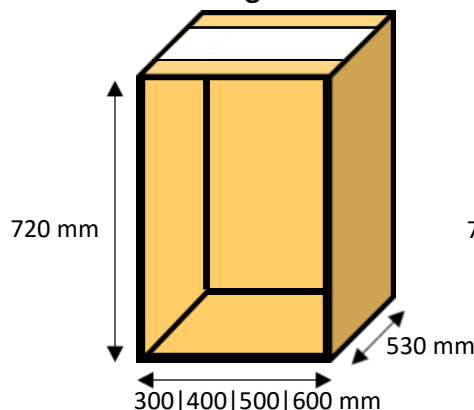

Paulownia drawer cabinets

Paulownia Drawer cabinets

Paulownia assembled kitchen cabinet prices excluding vat

Slimline drawer boxes

Deep drawer boxes

Single cabinet

Double cabinet

PAULOWNIA DRAWER CABINETS				PAULOWNIA UNPAINTED	CLEAR LACQUERED	WOOD FINISH LACQUERED	COLOUR LACQUERED	PRIMED FINISH	PAINTED FINISH	
Width	Height	Depth								
300	x	720	x	530	£165.55	£45	£55	£65	£75	£165.55
400	x	720	x	530	£190.61	£45	£55	£65	£75	£190.61
500	x	720	x	530	£197.98	£45	£55	£65	£75	£197.98
600	x	720	x	530	£205.35	£45	£55	£65	£75	£205.35
800	x	720	x	530	£255.46	£95	£105	£115	£125	£255.46
900	x	720	x	530	£262.83	£95	£105	£115	£125	£262.83
1000	x	720	x	530	£270.20	£95	£105	£115	£125	£270.20
1200	x	720	x	530	£284.94	£95	£105	£115	£125	£284.94

SOLID WOOD DRAWERS			PAULOWNIA ASSEMBLED DOVETAIL DRAWER PRICES EXCLUDING VAT						
CABINET	Height	Depth	NATURAL	CLEAR	OAK FINISH	COLOUR	PRIMED	PAINTED	
300	110	x	450	£86.10	£25	£35	£45	£55	£75
400	110	x	450	£87.94	£25	£35	£45	£55	£75
500	110	x	450	£89.78	£25	£35	£45	£55	£75
600	110	x	450	£91.63	£25	£35	£45	£55	£75
800	110	x	450	£95.31	£35	£45	£55	£65	£85
900	110	x	450	£97.15	£35	£45	£55	£65	£85
1000	110	x	450	£99.00	£35	£45	£55	£65	£85
1200	110	x	450	£102.68	£35	£45	£55	£65	£85
300	190	x	450	£98.13	£25	£35	£45	£55	£75
400	190	x	450	£100.75	£25	£35	£45	£55	£75
500	190	x	450	£103.37	£25	£35	£45	£55	£75
600	190	x	450	£105.99	£25	£35	£45	£55	£75
800	190	x	450	£111.23	£35	£45	£55	£65	£85
900	190	x	450	£113.85	£35	£45	£55	£65	£85
1000	190	x	450	£116.47	£35	£45	£55	£65	£85
1200	190	x	450	£121.71	£35	£45	£55	£65	£85