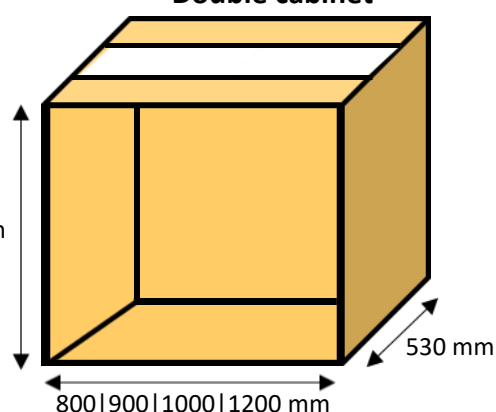

Slimline Drawer cabinets

Paulownia assembled kitchen cabinet prices excluding vat

Single cabinet

Double cabinet

SLIMLINE DRAWER CABINET				PAULOWNIA	CLEAR	WOOD FINISH	COLOUR	PRIMED	PAINTED	
Width	Height	Depth		UNPAINTED	LACQUERED	LACQUERED	LACQUERED	FINISH	FINISH	
300	x	720	x	295	£145.55	+£45	+£55	+£65	+£75	£165.55
400	x	720	x	295	£170.61	+£45	+£55	+£65	+£75	£190.61
500	x	720	x	295	£177.98	+£45	+£55	+£65	+£75	£197.98
600	x	720	x	295	£185.35	+£45	+£55	+£65	+£75	£205.35
800	x	720	x	295	£235.46	+£95	+£105	+£115	+£125	£255.46
900	x	720	x	295	£242.83	+£95	+£105	+£115	+£125	£262.83
1000	x	720	x	295	£250.20	+£95	+£105	+£115	+£125	£270.20
1200	x	720	x	295	£264.94	+£95	+£105	+£115	+£125	£284.94

SOLID WOOD DRAWERS				PAULOWNIA ASSEMBLED DOVETAIL DRAWER PRICES EXCLUDING VAT					
CABINET	Height	Depth		NATURAL	CLEAR	OAK FINISH	COLOUR	PRIMED	PAINTED
300	110	x	250	£66.10	+£25	+£35	+£45	+£55	+£75
400	110	x	250	£67.94	+£25	+£35	+£45	+£55	+£75
500	110	x	250	£69.78	+£25	+£35	+£45	+£55	+£75
600	110	x	250	£71.63	+£25	+£35	+£45	+£55	+£75
800	110	x	250	£75.31	+£35	+£45	+£55	+£65	+£85
900	110	x	250	£77.15	+£35	+£45	+£55	+£65	+£85
1000	110	x	250	£79.00	+£35	+£45	+£55	+£65	+£85
1200	110	x	250	£822.68	+£35	+£45	+£55	+£65	+£85
300	190	x	250	£78.13	+£25	+£35	+£45	+£55	+£75
400	190	x	250	£80.75	+£25	+£35	+£45	+£55	+£75
500	190	x	250	£83.37	+£25	+£35	+£45	+£55	+£75
600	190	x	250	£85.99	+£25	+£35	+£45	+£55	+£75
800	190	x	250	£91.23	+£35	+£45	+£55	+£65	+£85
900	190	x	250	£93.85	+£35	+£45	+£55	+£65	+£85
1000	190	x	250	£96.47	+£35	+£45	+£55	+£65	+£85
1200	190	x	250	£101.71	+£35	+£45	+£55	+£65	+£85