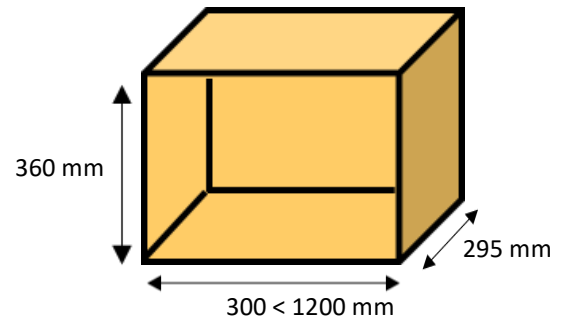

Bridging cabinets see page 23

Counter top cabinets see pages 19, 24 & 25