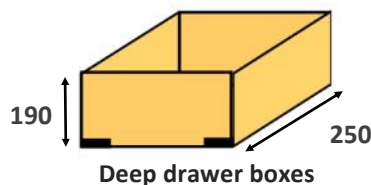

Slimline Drawer cabinets

Paulownia assembled kitchen cabinet prices excluding vat

SLIMLINE DRAWER CABINET				PAULOWNIA	CLEAR	WOOD FINISH	COLOUR	PRIMED	PAINTED	
Width	Height	Depth		UNPAINTED	LACQUERED	LACQUERED	LACQUERED	FINISH	FINISH	
300	x	720	x	295	£145.55	+£45	+£55	+£65	+£75	+£145.55
400	x	720	x	295	£170.61	+£45	+£55	+£65	+£75	+£170.61
500	x	720	x	295	£177.98	+£45	+£55	+£65	+£75	+£177.98
600	x	720	x	295	£185.35	+£45	+£55	+£65	+£75	+£185.35
800	x	720	x	295	£235.46	+£95	+£105	+£115	+£125	+£235.46
900	x	720	x	295	£242.83	+£95	+£105	+£115	+£125	+£242.83
1000	x	720	x	295	£250.20	+£95	+£105	+£115	+£125	+£250.20
1200	x	720	x	295	£264.94	+£95	+£105	+£115	+£125	+£264.94

SOLID WOOD DRAWERS			PAULOWNIA ASSEMBLED DOVETAIL DRAWER PRICES EXCLUDING VAT						
CABINET	Height	Depth	NATURAL	CLEAR	WOOD FINISH	COLOUR	PRIMED	PAINTED	
300	110	x	250	£66.10	+£25	+£35	+£45	+£55	+£75
400	110	x	250	£67.94	+£25	+£35	+£45	+£55	+£75
500	110	x	250	£69.78	+£25	+£35	+£45	+£55	+£75
600	110	x	250	£71.63	+£25	+£35	+£45	+£55	+£75
800	110	x	250	£75.31	+£35	+£45	+£55	+£65	+£85
900	110	x	250	£77.15	+£35	+£45	+£55	+£65	+£85
1000	110	x	250	£79.00	+£35	+£45	+£55	+£65	+£85
1200	110	x	250	£82.68	+£35	+£45	+£55	+£65	+£85
300	190	x	250	£78.13	+£25	+£35	+£45	+£55	+£75
400	190	x	250	£80.75	+£25	+£35	+£45	+£55	+£75
500	190	x	250	£83.37	+£25	+£35	+£45	+£55	+£75
600	190	x	250	£85.99	+£25	+£35	+£45	+£55	+£75
800	190	x	250	£91.23	+£35	+£45	+£55	+£65	+£85
900	190	x	250	£93.85	+£35	+£45	+£55	+£65	+£85
1000	190	x	250	£96.47	+£35	+£45	+£55	+£65	+£85
1200	190	x	250	£101.71	+£35	+£45	+£55	+£65	+£85

Folding cabinet legs

1. **x 4** 90 to 165 mm adjustment
   £10.80 + vat
2. **x 2** supplied fitted

Full extending Soft Close Concealed undermount runners
Supplied not fitted 450mm £25 per pair | 250mm £15 per pair
Supplied fitted 450mm £30 per pair | 250mm £20 per pair