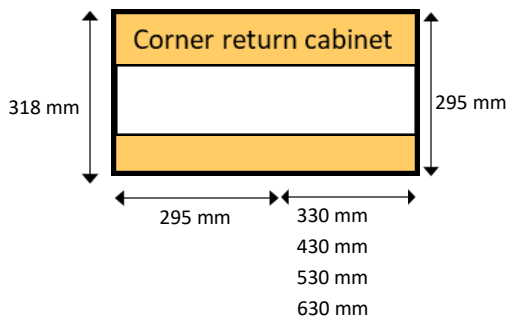

Door Opening	CLOSED CORNER BASE SOLID WOOD KITCHEN CABINETS				PAULOWNIA ASSEMBLED KITCHEN CABINET PRICES EXCLUDING VAT					
	Width	Height	Depth		PAULOWNIA UNPAINTED	CLEAR LACQUERED	WOOD FINISH LACQUERED	COLOUR LACQUERED	PRIMED FINISH	PAINTED FINISH
300	860	x 720	x 530		£386.77	+£95	+£105	+£115	+£125	+£386.77
400	960	x 720	x 530		£396.59	+£95	+£105	+£115	+£125	+£396.59
500	1060	x 720	x 530		£406.42	+£95	+£105	+£115	+£125	+£406.42
600	1160	x 720	x 530		£416.25	+£95	+£105	+£115	+£125	+£416.25