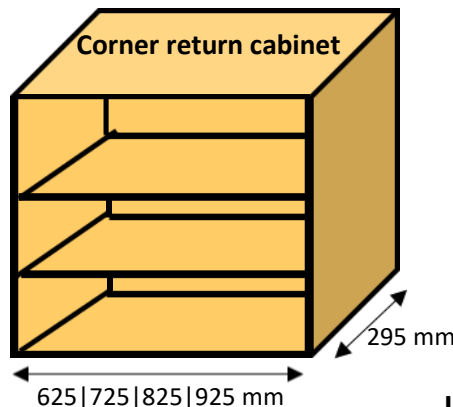

Corner return cabinet