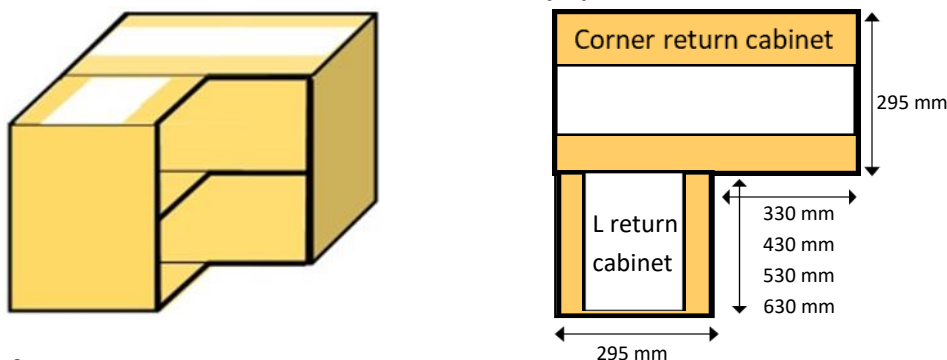

L corner cabinet assembly options

Folding Cabinet legs x 6

90 to 160 mm
adjustment
£16.20 + vat
supplied fitted

145 mm high x 2.4 meter Paulownia plinth | kickboard PRICES EXCLUDING VAT						
PAULOWNIA UNPAINTED	CLEAR LACQUERED	WOOD FINISH LACQUERED	COLOUR LACQUERED	PRIMED FINISH	PAINTED FINISH	
£40.73	£10	£15	£20	£25	£30	

Supplied assembled ready to fit

All our cabinets can be made to bespoke sizes

www.paulowniakitchencabinets.co.uk - 07821172061 - www.paulowniatimber.co.uk