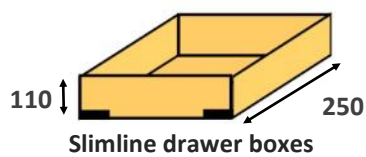

Slimline Drawer cabinets

Paulownia assembled kitchen cabinet prices excluding vat

SLIMLINE DRAWER CABINET				PAULOWNIA	CLEAR	WOOD FINISH	COLOUR	PRIMED	PAINTED	
Width	Height	Depth		UNPAINTED	LACQUERED	LACQUERED	LACQUERED	FINISH	FINISH	
300	x	720	x	295	£145.55	+£45	+£55	+£65	+£75	+£145.55
400	x	720	x	295	£170.61	+£45	+£55	+£65	+£75	+£170.61
500	x	720	x	295	£177.98	+£45	+£55	+£65	+£75	+£177.98
600	x	720	x	295	£185.35	+£45	+£55	+£65	+£75	+£185.35
800	x	720	x	295	£235.46	+£95	+£105	+£115	+£125	+£235.46
900	x	720	x	295	£242.83	+£95	+£105	+£115	+£125	+£242.83
1000	x	720	x	295	£250.20	+£95	+£105	+£115	+£125	+£250.20
1200	x	720	x	295	£264.94	+£95	+£105	+£115	+£125	+£264.94

SOLID WOOD DRAWERS			PAULOWNIA ASSEMBLED DOVETAIL DRAWER PRICES EXCLUDING VAT						
CABINET	Height	Depth	NATURAL	CLEAR	WOOD FINISH	COLOUR	PRIMED	PAINTED	
300	110	x	250	£66.10	+£25	+£35	+£45	+£55	+£75
400	110	x	250	£67.94	+£25	+£35	+£45	+£55	+£75
500	110	x	250	£69.78	+£25	+£35	+£45	+£55	+£75
600	110	x	250	£71.63	+£25	+£35	+£45	+£55	+£75
800	110	x	250	£75.31	+£35	+£45	+£55	+£65	+£85
900	110	x	250	£77.15	+£35	+£45	+£55	+£65	+£85
1000	110	x	250	£79.00	+£35	+£45	+£55	+£65	+£85
1200	110	x	250	£82.68	+£35	+£45	+£55	+£65	+£85
300	190	x	250	£78.13	+£25	+£35	+£45	+£55	+£75
400	190	x	250	£80.75	+£25	+£35	+£45	+£55	+£75
500	190	x	250	£83.37	+£25	+£35	+£45	+£55	+£75
600	190	x	250	£85.99	+£25	+£35	+£45	+£55	+£75
800	190	x	250	£91.23	+£35	+£45	+£55	+£65	+£85
900	190	x	250	£93.85	+£35	+£45	+£55	+£65	+£85
1000	190	x	250	£96.47	+£35	+£45	+£55	+£65	+£85
1200	190	x	250	£101.71	+£35	+£45	+£55	+£65	+£85

Folding cabinet legs

1. **x 4** 90 to 165 mm adjustment
   £10.80 + vat
2. **x 2** supplied fitted

Full extending Soft Close Concealed undermount runners
Supplied not fitted 450mm £25 per pair | 250mm £15 per pair
Supplied fitted 450mm £30 per pair | 250mm £20 per pair