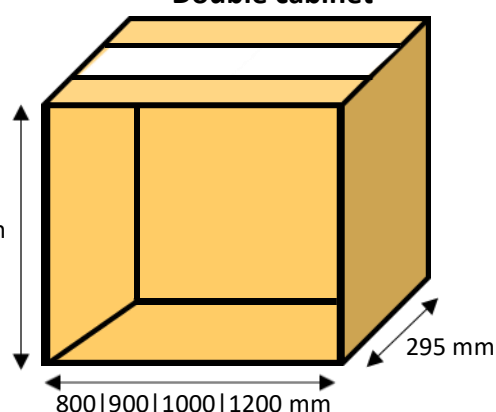

Slimline Drawer cabinets

Paulownia assembled kitchen cabinet prices excluding vat

Single cabinet

Double cabinet

SLIMLINE DRAWER CABINET				PAULOWNIA	CLEAR	WOOD FINISH	COLOUR	PRIMED	PAINTED	
Width	Height	Depth		UNPAINTED	LACQUERED	LACQUERED	LACQUERED	FINISH	FINISH	
300	x	720	x	295	£145.55	+£45	+£55	+£65	+£75	+£145.55
400	x	720	x	295	£170.61	+£45	+£55	+£65	+£75	+£170.61
500	x	720	x	295	£177.98	+£45	+£55	+£65	+£75	+£177.98
600	x	720	x	295	£185.35	+£45	+£55	+£65	+£75	+£185.35
800	x	720	x	295	£235.46	+£95	+£105	+£115	+£125	+£235.46
900	x	720	x	295	£242.83	+£95	+£105	+£115	+£125	+£242.83
1000	x	720	x	295	£250.20	+£95	+£105	+£115	+£125	+£250.20
1200	x	720	x	295	£264.94	+£95	+£105	+£115	+£125	+£264.94