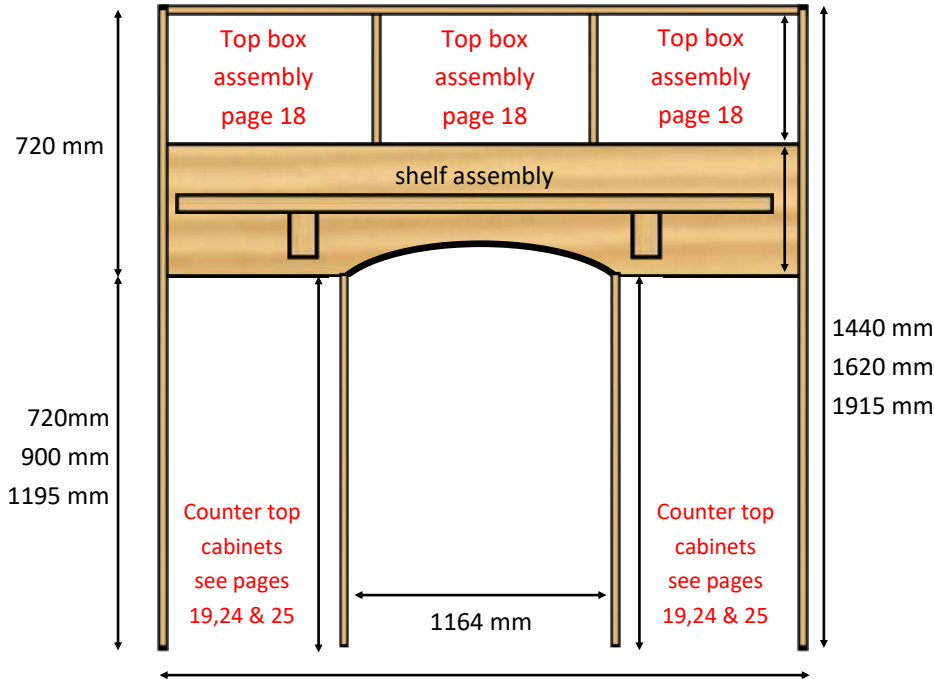

Paulownia Mantle assemblies

Mantle assembly