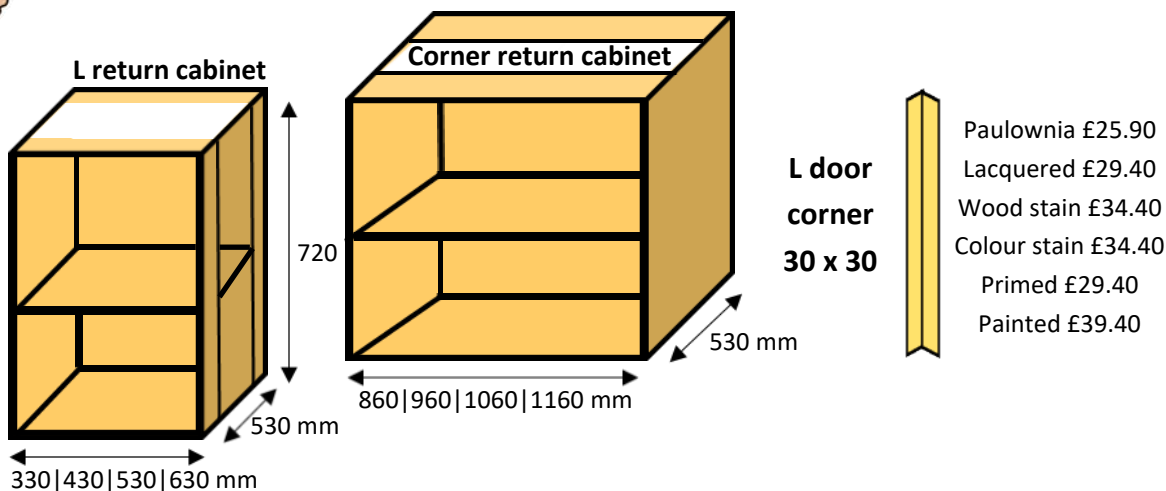

L corner cabinets

Paulownia assembled kitchen cabinet prices excluding vat

Door Opening	STANDARD CORNER RETURN SOLID WOOD KITCHEN CABINETS				PAULOWNIA ASSEMBLED KITCHEN CABINET PRICES EXCLUDING VAT					
	Width	Height	Depth		PAULOWNIA UNPAINTED	CLEAR LACQUERED	WOOD FINISH LACQUERED	COLOUR LACQUERED	PRIMED FINISH	PAINTED FINISH
300	860	x 720	x 530		£241.80	+£95	+£105	+£115	+£125	+£241.80
400	960	x 720	x 530		£248.40	+£95	+£105	+£115	+£125	+£248.40
500	1060	x 720	x 530		£255.00	+£95	+£105	+£115	+£125	+£255.00
600	1160	x 720	x 530		£261.60	+£95	+£105	+£115	+£125	+£261.60

Door Opening	STANDARD L RETURN SOLID WOOD KITCHEN CABINETS				PAULOWNIA ASSEMBLED KITCHEN CABINET PRICES EXCLUDING VAT					
	Width	Height	Depth		PAULOWNIA UNPAINTED	CLEAR LACQUERED	WOOD FINISH LACQUERED	COLOUR LACQUERED	PRIMED FINISH	PAINTED FINISH
300	330	x 720	x 530		£141.18	+£95	+£105	+£115	+£125	+£141.18
400	430	x 720	x 530		£147.78	+£95	+£105	+£115	+£125	+£147.78
500	530	x 720	x 530		£154.38	+£95	+£105	+£115	+£125	+£154.38
600	630	x 720	x 530		£160.98	+£95	+£105	+£115	+£125	+£160.98