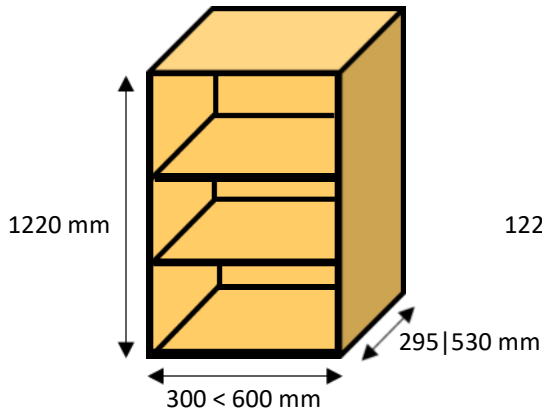

1195 countertop cabinets

Paulownia assembled kitchen cabinet prices excluding vat