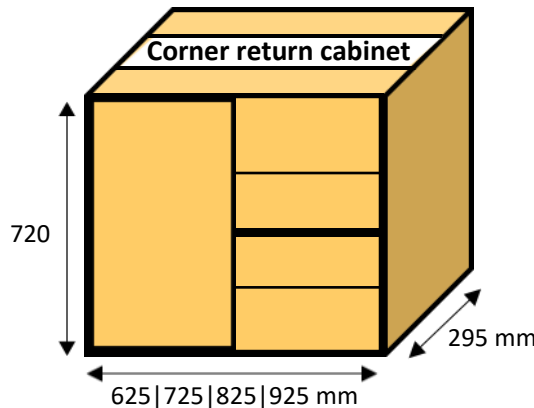

Door Opening	CLOSED CORNER BASE SOLID WOOD KITCHEN CABINETS				PAULOWNIA ASSEMBLED KITCHEN CABINET PRICES EXCLUDING VAT					
	Width	Height	Depth		PAULOWNIA UNPAINTED	CLEAR LACQUERED	WOOD FINISH LACQUERED	COLOUR LACQUERED	PRIMED FINISH	PAINTED FINISH
300	860	x 720	x 530		£386.77	+£95	+£105	+£115	+£125	+£386.77
400	960	x 720	x 530		£396.59	+£95	+£105	+£115	+£125	+£396.59
500	1060	x 720	x 530		£406.42	+£95	+£105	+£115	+£125	+£406.42
600	1160	x 720	x 530		£416.25	+£95	+£105	+£115	+£125	+£416.25