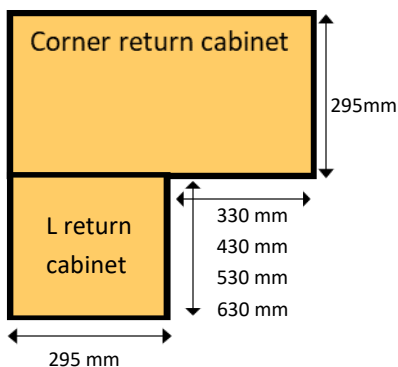

720 wall corner cabinets

Paulownia assembled kitchen cabinet prices excluding vat

L corner cabinet assembly