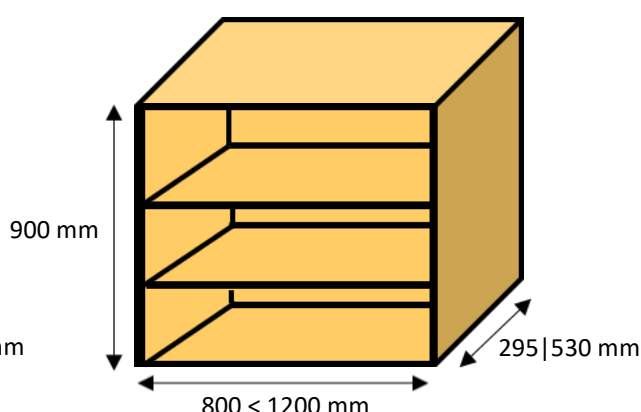

Single cabinet

Double cabinet

Optional double unit central support

- Paulownia £23.90
- Lacquered £28.40
- Wood stain £33.40
- Colour stain £33.40
- Primed £28.40
- Painted £38.40

900 COUNTER TOP SOLID WOOD KITCHEN CABINETS				ASSEMBLED PAULOWNIA KITCHEN CABINET PRICES EXCLUDING VAT						
Width	Height	Depth		PAULOWNIA UNPAINTED	CLEAR LACQUERED	WOOD FINISH LACQUERED	COLOUR LACQUERED	PRIMED FINISH	PAINTED FINISH	
300	x	900	x	295	£174.76	+£65	+£75	+£85	+£95	+£174.76
400	x	900	x	295	£188.27	+£65	+£75	+£85	+£95	+£188.27
500	x	900	x	295	£201.04	+£65	+£75	+£85	+£95	+£201.04
600	x	900	x	295	£215.29	+£65	+£75	+£85	+£95	+£215.29
800	x	900	x	295	£281.62	+£95	+£105	+£115	+£125	+£281.62
900	x	900	x	295	£301.27	+£95	+£105	+£115	+£125	+£301.27
1000	x	900	x	295	£320.93	+£95	+£105	+£115	+£125	+£320.93
1200	x	900	x	295	£340.58	+£95	+£105	+£115	+£125	+£340.58
300	x	900	x	530	£331.27	+£65	+£75	+£85	+£95	+£331.27
400	x	900	x	530	£341.10	+£65	+£75	+£85	+£95	+£341.10
500	x	900	x	530	£350.93	+£65	+£75	+£85	+£95	+£350.93
600	x	900	x	530	£370.58	+£65	+£75	+£85	+£95	+£370.58
800	x	900	x	530	£454.11	+£95	+£105	+£115	+£125	+£454.11
900	x	900	x	530	£473.76	+£95	+£105	+£115	+£125	+£473.76
1000	x	900	x	530	£493.41	+£95	+£105	+£115	+£125	+£493.41
1200	x	900	x	530	£532.72	+£95	+£105	+£115	+£125	+£532.72