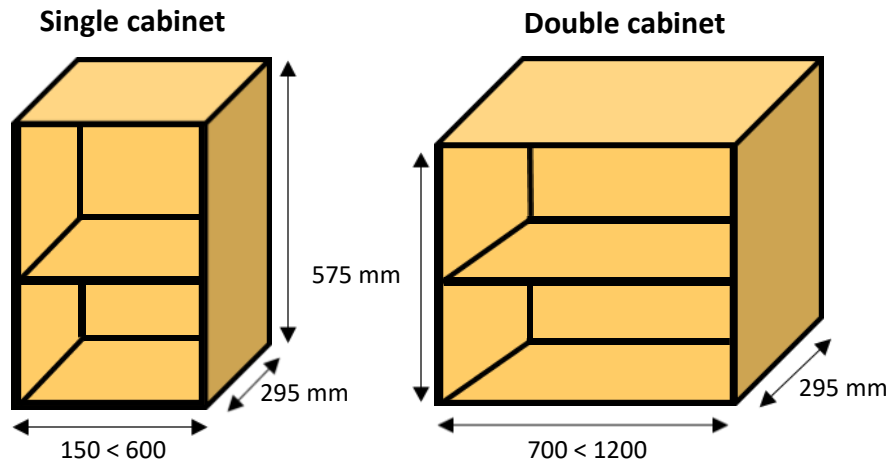

575 WALL & BRIDGING SOLID WOOD KITCHEN CABINETS				ASSEMBLED PAULOWNIA KITCHEN CABINET PRICES EXCLUDING VAT						
Width	Height	Depth		PAULOWNIA UNPAINTED	CLEAR LACQUERED	WOOD FINISH LACQUERED	COLOUR LACQUERED	PRIMED FINISH	PAINTED FINISH	
150	x	575	x	£106.37	+$45	+$55	+$65	+$75	+$106.37	
200	x	575	x	£112.41	+$45	+$55	+$65	+$75	+$112.41	
250	x	575	x	£117.98	+$45	+$55	+$65	+$75	+$117.98	
300	x	575	x	£124.49	+$65	+$75	+$85	+$95	+$124.49	
350	x	575	x	£142.30	+$65	+$75	+$85	+$95	+$142.30	
400	x	575	x	£145.98	+$65	+$75	+$85	+$95	+$145.98	
450	x	575	x	£149.67	+$65	+$75	+$85	+$95	+$149.67	
500	x	575	x	£153.35	+$65	+$75	+$85	+$95	+$153.35	
550	x	575	x	£157.04	+$65	+$75	+$85	+$95	+$157.04	
600	x	575	x	£160.72	+$65	+$75	+$85	+$95	+$160.72	
700	x	575	x	£226.35	+$95	+$105	+$115	+$125	+$226.35	
800	x	575	x	£233.72	+$95	+$105	+$115	+$125	+$233.72	
900	x	575	x	£241.09	+$95	+$105	+$115	+$125	+$241.09	
1000	x	575	x	£248.46	+$95	+$105	+$115	+$125	+$248.46	
1100	x	575	x	£255.83	+$95	+$105	+$115	+$125	+$255.83	
1200	x	575	x	£263.20	+$95	+$105	+$115	+$125	+$263.20	

Cabinet Hanger x 2

£12 + vat
supplied fitted

Covers x 2

£3 + vat
supplied

Wall brackets x 2

£3 + vat
supplied

60 mm high x 2.4 meter Paulownia cornice | pelmet PRICES EXCLUDING VAT					
PAULOWNIA UNPAINTED	CLEAR LACQUERED	WOOD FINISH LACQUERED	COLOUR LACQUERED	PRIMED FINISH	PAINTED FINISH
£33.36	+$10	+$15	+$20	+$25	+$30

Supplied assembled ready to fit, all our cabinets can be made to bespoke sizes