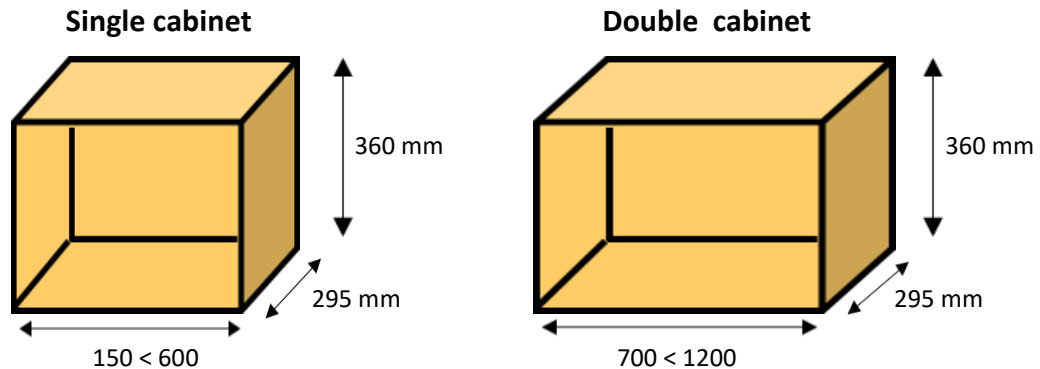

360 WALL & BRIDGING				ASSEMBLED PAULOWNIA KITCHEN CABINET PRICES EXCLUDING VAT						
SOLID WOOD KITCHEN CABINETS				PAULOWNIA	CLEAR	WOOD FINISH	COLOUR	PRIMED	PAINTED	
Width	Height	Depth		UNPAINTED	LACQUERED	LACQUERED	LACQUERED	FINISH	FINISH	
150	x 360	x 295		£84.48	+£45	+£55	+£65	+£75	+£84.48	
200	x 360	x 295		£88.41	+£45	+£55	+£65	+£75	+£88.41	
250	x 360	x 295		£92.05	+£45	+£55	+£65	+£75	+£92.05	
300	x 360	x 295		£96.27	+£65	+£75	+£85	+£95	+£96.27	
350	x 360	x 295		£107.57	+£65	+£75	+£85	+£95	+£107.57	
400	x 360	x 295		£110.03	+£65	+£75	+£85	+£95	+£110.03	
450	x 360	x 295		£112.49	+£65	+£75	+£85	+£95	+£112.49	
500	x 360	x 295		£114.94	+£65	+£75	+£85	+£95	+£114.94	
550	x 360	x 295		£117.40	+£65	+£75	+£85	+£95	+£117.40	
600	x 360	x 295		£119.86	+£65	+£75	+£85	+£95	+£119.86	
700	x 360	x 295		£153.46	+£95	+£105	+£115	+£125	+£153.46	
800	x 360	x 295		£158.37	+£95	+£105	+£115	+£125	+£158.37	
900	x 360	x 295		£163.28	+£95	+£105	+£115	+£125	+£163.28	
1000	x 360	x 295		£168.20	+£95	+£105	+£115	+£125	+£168.20	
1100	x 360	x 295		£173.11	+£95	+£105	+£115	+£125	+£173.11	
1200	x 360	x 295		£178.02	+£95	+£105	+£115	+£125	+£178.02	

Cabinet Hanger x 2

£8 + vat
supplied fitted

Covers x 2

£3 + vat
supplied

Wall brackets x 2

£3 + vat
supplied

60 mm high x 2.4 meter Paulownia cornice | pelmet PRICES EXCLUDING VAT					
PAULOWNIA	CLEAR	WOOD FINISH	COLOUR	PRIMED	PAINTED
UNPAINTED	LACQUERED	LACQUERED	LACQUERED	FINISH	FINISH
£33.36	+£10	+£15	+£20	+£25	+£30

Supplied assembled ready to fit, all our cabinets can be made to bespoke sizes

www.paulowniakitchencabinets.co.uk - 07821172061 - www.paulowniatimber.co.uk