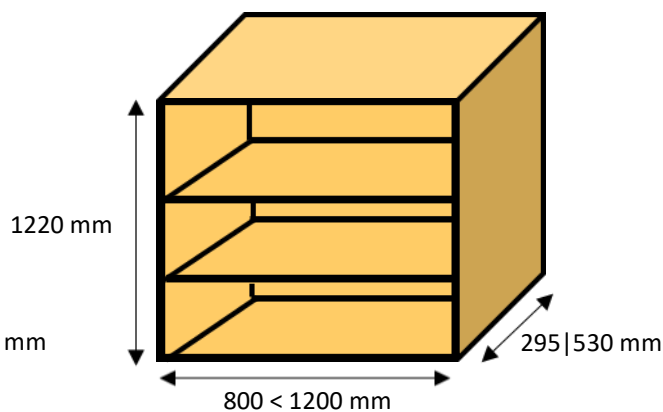

Double cabinet

Optional double unit central support