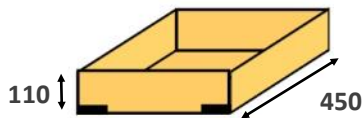

Folding Cabinet legs

x 4

90 to 165 mm

adjustment

£10.80 + vat

x 2

supplied fitted

145 mm high x 2.4 meter Paulownia plinth | kickboard PRICES EXCLUDING VAT

PAULOWNIA	CLEAR	WOOD FINISH	COLOUR	PRIMED	PAINTED
UNPAINTED	LACQUERED	LACQUERED	LACQUERED	FINISH	FINISH
£40.73	+£10	+£15	+£20	+£25	+£30

Supplied assembled ready to fit

All our cabinets can be made to bespoke sizes

Paulownia drawer cabinets

Paulownia Drawer cabinets

Paulownia assembled kitchen cabinet prices excluding vat

Slimline drawer boxes

Deep drawer boxes

Single cabinet

Double cabinet

PAULOWNIA DRAWER CABINETS				PAULOWNIA UNPAINTED	CLEAR LACQUERED	WOOD FINISH LACQUERED	COLOUR LACQUERED	PRIMED FINISH	PAINTED FINISH	
Width	Height	Depth								
300	x	720	x	530	£165.55	+£45	+£55	+£65	+£75	+£165.55
400	x	720	x	530	£190.61	+£45	+£55	+£65	+£75	+£190.61
500	x	720	x	530	£197.98	+£45	+£55	+£65	+£75	+£197.98
600	x	720	x	530	£205.35	+£45	+£55	+£65	+£75	+£205.35
800	x	720	x	530	£255.46	+£95	+£105	+£115	+£125	+£255.46
900	x	720	x	530	£262.83	+£95	+£105	+£115	+£125	+£262.83
1000	x	720	x	530	£270.20	+£95	+£105	+£115	+£125	+£270.20
1200	x	720	x	530	£284.94	+£95	+£105	+£115	+£125	+£284.94