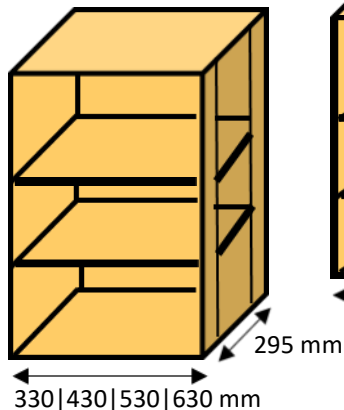

L return cabinet