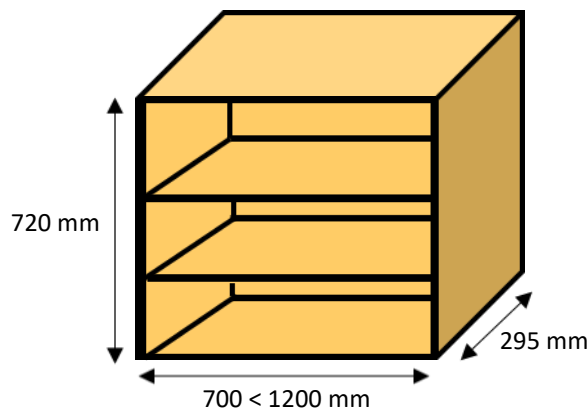

Double cabinet

Optional double unit central support