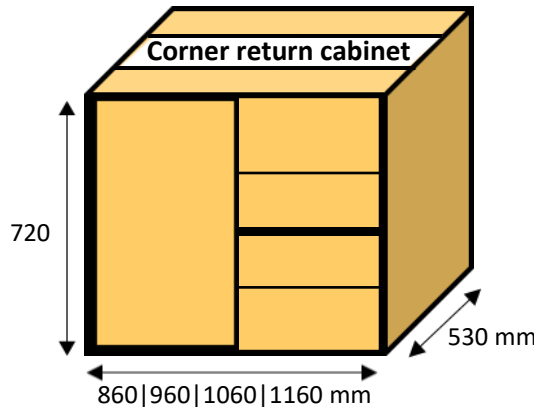

**L door
corner
30 x 30**

Paulownia £25.90
Lacquered £29.40
Wood stain £34.40
Colour stain £34.40
Primed £29.40
Painted £39.40

Door Opening	CLOSED CORNER BASE SOLID WOOD KITCHEN CABINETS				PAULOWNIA ASSEMBLED KITCHEN CABINET PRICES EXCLUDING VAT					
	Width	Height	Depth		PAULOWNIA UNPAINTED	CLEAR LACQUERED	WOOD FINISH LACQUERED	COLOUR LACQUERED	PRIMED FINISH	PAINTED FINISH
300	860	x 720	x 530		£386.77	+£95	+£105	+£115	+£125	+£386.77
400	960	x 720	x 530		£396.59	+£95	+£105	+£115	+£125	+£396.59
500	1060	x 720	x 530		£406.42	+£95	+£105	+£115	+£125	+£406.42
600	1160	x 720	x 530		£416.25	+£95	+£105	+£115	+£125	+£416.25