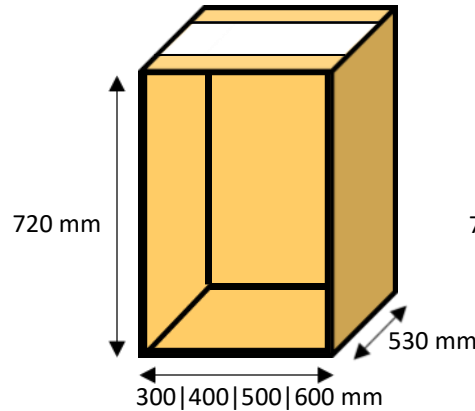

Paulownia drawer cabinets

Paulownia Drawer cabinets

Paulownia assembled kitchen cabinet prices excluding vat

Slimline drawer boxes

Deep drawer boxes

Single cabinet

Double cabinet

PAULOWNIA DRAWER CABINETS				PAULOWNIA UNPAINTED	CLEAR LACQUERED	WOOD FINISH LACQUERED	COLOUR LACQUERED	PRIMED FINISH	PAINTED FINISH	
Width	Height	Depth								
300	x	720	x	530	£165.55	+£45	+£55	+£65	+£75	+£165.55
400	x	720	x	530	£190.61	+£45	+£55	+£65	+£75	+£190.61
500	x	720	x	530	£197.98	+£45	+£55	+£65	+£75	+£197.98
600	x	720	x	530	£205.35	+£45	+£55	+£65	+£75	+£205.35
800	x	720	x	530	£255.46	+£95	+£105	+£115	+£125	+£255.46
900	x	720	x	530	£262.83	+£95	+£105	+£115	+£125	+£262.83
1000	x	720	x	530	£270.20	+£95	+£105	+£115	+£125	+£270.20
1200	x	720	x	530	£284.94	+£95	+£105	+£115	+£125	+£284.94