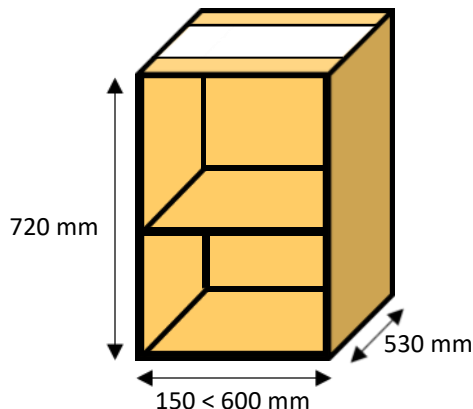

Highline base cabinets

Paulownia assembled kitchen cabinet prices excluding vat