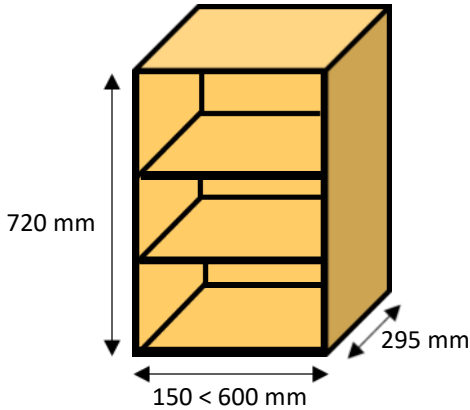

720 wall cabinets

Paulownia assembled kitchen cabinet prices excluding vat