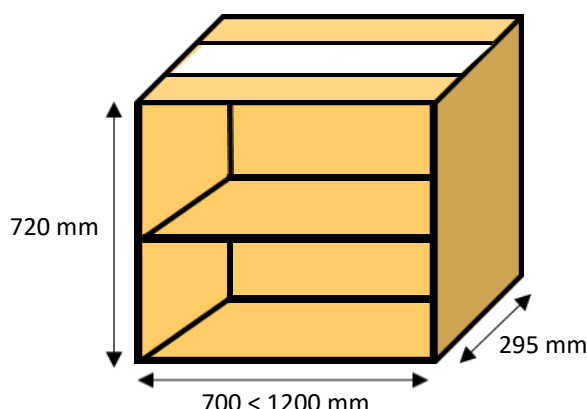

Double cabinet

Optional double unit central support