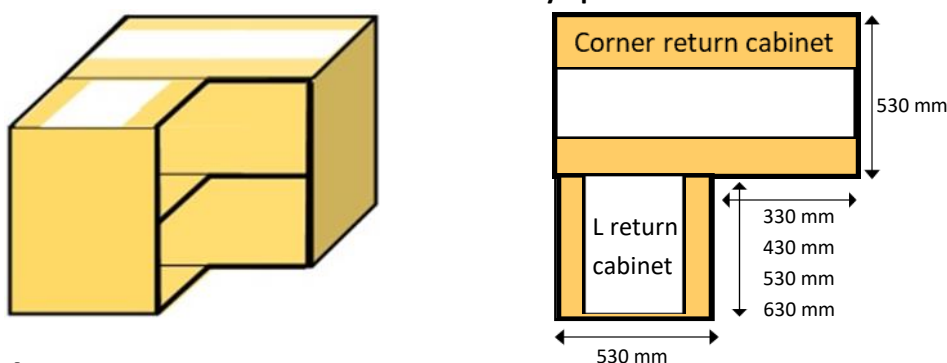

L corner cabinet assembly options

Folding Cabinet legs x 6

90 to 160 mm adjustment
£16.20 + vat
supplied fitted

145 mm high x 2.4 meter Paulownia plinth | kickboard PRICES EXCLUDING VAT						
PAULOWNIA UNPAINTED	CLEAR LACQUERED	WOOD FINISH LACQUERED	COLOUR LACQUERED	PRIMED FINISH	PAINTED FINISH	
£40.73	+£10	+£15	+£20	+£25	+£30	

Supplied assembled ready to fit

All our cabinets can be made to bespoke sizes