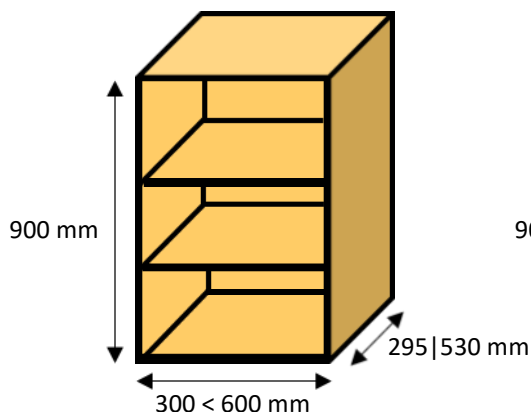

900 countertop cabinets

Paulownia assembled kitchen cabinet prices excluding vat