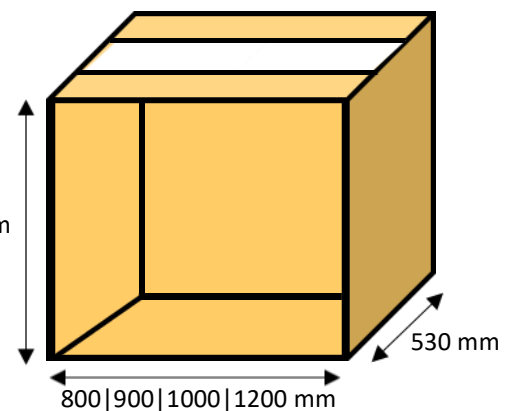

Paulownia drawer cabinets

Paulownia Drawer cabinets

Paulownia assembled kitchen cabinet prices excluding vat

Slimline drawer boxes

Deep drawer boxes

Single cabinet

Double cabinet

PAULOWNIA DRAWER CABINETS				PAULOWNIA UNPAINTED	CLEAR LACQUERED	WOOD FINISH LACQUERED	COLOUR LACQUERED	PRIMED FINISH	PAINTED FINISH	
Width	Height	Depth								
300	x	720	x	530	£165.55	+£45	+£55	+£65	+£75	+£165.55
400	x	720	x	530	£190.61	+£45	+£55	+£65	+£75	+£190.61
500	x	720	x	530	£197.98	+£45	+£55	+£65	+£75	+£197.98
600	x	720	x	530	£205.35	+£45	+£55	+£65	+£75	+£205.35
800	x	720	x	530	£255.46	+£95	+£105	+£115	+£125	+£255.46
900	x	720	x	530	£262.83	+£95	+£105	+£115	+£125	+£262.83
1000	x	720	x	530	£270.20	+£95	+£105	+£115	+£125	+£270.20
1200	x	720	x	530	£284.94	+£95	+£105	+£115	+£125	+£284.94