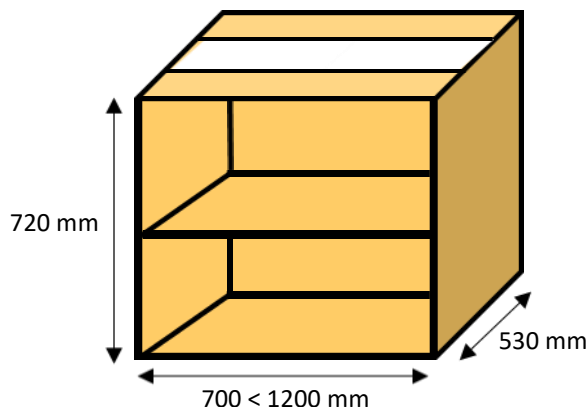

Optional fitted double unit central support

Paulownia	£19.90
Lacquered	£24.40
Wood stain	£29.40
Colour stain	£29.40
Primed	£24.40
Painted	£34.40

STANDARD 720 HIGHLINE BASE SOLID WOOD KITCHEN CABINETS

Width	Height	Depth
150	x 720	x 530
200	x 720	x 530
250	x 720	x 530
300	x 720	x 530
350	x 720	x 530
400	x 720	x 530
450	x 720	x 530
500	x 720	x 530
550	x 720	x 530
600	x 720	x 530
700	x 720	x 530
800	x 720	x 530
900	x 720	x 530
1000	x 720	x 530
1100	x 720	x 530
1200	x 720	x 530