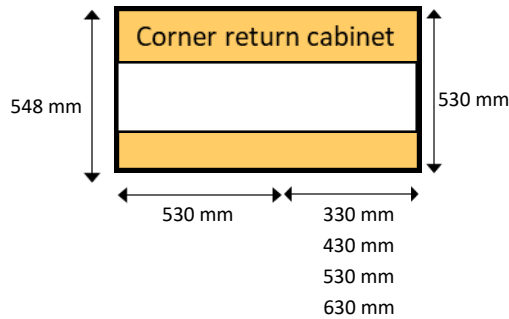

**L door
corner
30 x 30**

Paulownia £25.90
Lacquered £29.40
Wood stain £34.40
Colour stain £34.40
Primed £29.40
Painted £39.40

Door Opening	CLOSED CORNER BASE SOLID WOOD KITCHEN CABINETS				PAULOWNIA ASSEMBLED KITCHEN CABINET PRICES EXCLUDING VAT					
	Width	Height	Depth		PAULOWNIA UNPAINTED	CLEAR LACQUERED	WOOD FINISH LACQUERED	COLOUR LACQUERED	PRIMED FINISH	PAINTED FINISH
300	860	x 720	x 530		£386.77	+£95	+£105	+£115	+£125	+£386.77
400	960	x 720	x 530		£396.59	+£95	+£105	+£115	+£125	+£396.59
500	1060	x 720	x 530		£406.42	+£95	+£105	+£115	+£125	+£406.42
600	1160	x 720	x 530		£416.25	+£95	+£105	+£115	+£125	+£416.25