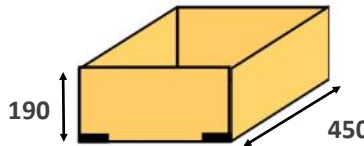

Paulownia drawer cabinets

Paulownia Drawer cabinets

Paulownia assembled kitchen cabinet prices excluding vat

Slimline drawer boxes

Deep drawer boxes

Single cabinet

Double cabinet

PAULOWNIA DRAWER CABINETS				PAULOWNIA UNPAINTED	CLEAR LACQUERED	WOOD FINISH LACQUERED	COLOUR LACQUERED	PRIMED FINISH	PAINTED FINISH	
Width	Height	Depth								
300	x	720	x	530	£165.55	+£45	+£55	+£65	+£75	+£165.55
400	x	720	x	530	£190.61	+£45	+£55	+£65	+£75	+£190.61
500	x	720	x	530	£197.98	+£45	+£55	+£65	+£75	+£197.98
600	x	720	x	530	£205.35	+£45	+£55	+£65	+£75	+£205.35
800	x	720	x	530	£255.46	+£95	+£105	+£115	+£125	+£255.46
900	x	720	x	530	£262.83	+£95	+£105	+£115	+£125	+£262.83
1000	x	720	x	530	£270.20	+£95	+£105	+£115	+£125	+£270.20
1200	x	720	x	530	£284.94	+£95	+£105	+£115	+£125	+£284.94

SOLID WOOD DRAWERS

PAULOWNIA ASSEMBLED DOVETAIL DRAWER PRICES EXCLUDING VAT

CABINET	Height	Depth	UNPAINTED	LACQUERED	WOOD FINISH	COLOUR	PRIMED	PAINTED	
300	110	x	450	£86.10	+£25	+£35	+£45	+£55	+£75
400	110	x	450	£87.94	+£25	+£35	+£45	+£55	+£75
500	110	x	450	£89.78	+£25	+£35	+£45	+£55	+£75
600	110	x	450	£91.63	+£25	+£35	+£45	+£55	+£75
800	110	x	450	£95.31	+£35	+£45	+£55	+£65	+£85
900	110	x	450	£97.15	+£35	+£45	+£55	+£65	+£85
1000	110	x	450	£99.00	+£35	+£45	+£55	+£65	+£85
1200	110	x	450	£102.68	+£35	+£45	+£55	+£65	+£85
300	190	x	450	£98.13	+£25	+£35	+£45	+£55	+£75
400	190	x	450	£100.75	+£25	+£35	+£45	+£55	+£75
500	190	x	450	£103.37	+£25	+£35	+£45	+£55	+£75
600	190	x	450	£105.99	+£25	+£35	+£45	+£55	+£75
800	190	x	450	£111.23	+£35	+£45	+£55	+£65	+£85
900	190	x	450	£113.85	+£35	+£45	+£55	+£65	+£85
1000	190	x	450	£116.47	+£35	+£45	+£55	+£65	+£85
1200	190	x	450	£121.71	+£35	+£45	+£55	+£65	+£85