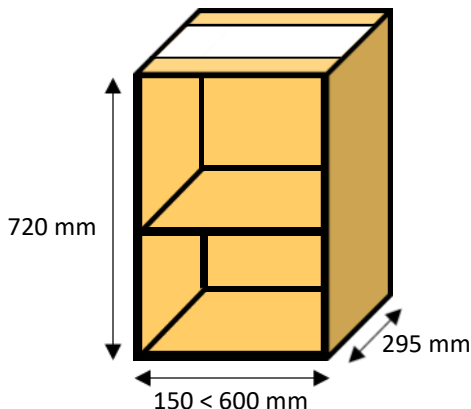

Slimline base cabinets

Paulownia assembled kitchen cabinet prices excluding vat