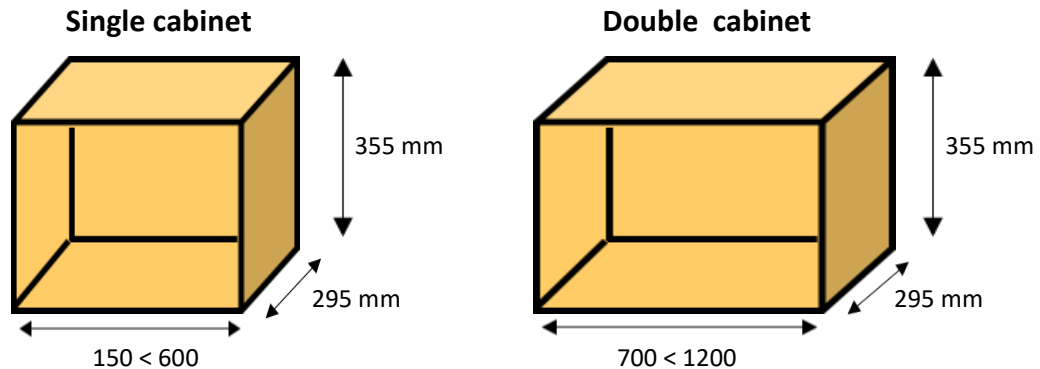

360 WALL & BRIDGING				FLAT PACK PAULOWNIA KITCHEN CABINET PRICES EXCLUDING VAT						
SOLID WOOD KITCHEN CABINETS				PAULOWNIA	CLEAR	WOOD FINISH	COLOUR	PRIMED	PAINTED	
Width	Height	Depth		UNPAINTED	LACQUERED	LACQUERED	LACQUERED	FINISH	FINISH	
150	x 355	x 295		£76.03	+£45	+£55	+£65	+£75	+£76.03	
200	x 355	x 295		£79.57	+£45	+£55	+£65	+£75	+£79.57	
250	x 355	x 295		£82.85	+£45	+£55	+£65	+£75	+£82.85	
300	x 355	x 295		£86.64	+£65	+£75	+£85	+£95	+£86.64	
350	x 355	x 295		£96.81	+£65	+£75	+£85	+£95	+£96.81	
400	x 355	x 295		£99.03	+£65	+£75	+£85	+£95	+£99.03	
450	x 355	x 295		£101.24	+£65	+£75	+£85	+£95	+£101.24	
500	x 355	x 295		£103.45	+£65	+£75	+£85	+£95	+£103.45	
550	x 355	x 295		£105.66	+£65	+£75	+£85	+£95	+£105.66	
600	x 355	x 295		£107.87	+£65	+£75	+£85	+£95	+£107.87	
700	x 355	x 295		£138.11	+£95	+£105	+£115	+£125	+£138.11	
800	x 355	x 295		£142.53	+£95	+£105	+£115	+£125	+£142.53	
900	x 355	x 295		£146.95	+£95	+£105	+£115	+£125	+£146.95	
1000	x 355	x 295		£151.38	+£95	+£105	+£115	+£125	+£151.38	
1100	x 355	x 295		£155.80	+£95	+£105	+£115	+£125	+£155.80	
1200	x 355	x 295		£160.22	+£95	+£105	+£115	+£125	+£160.22	

Cabinet Hanger x 2

£8 + vat
supplied fitted

Covers x 2

£3 + vat
supplied

Wall brackets x 2

£3 + vat
supplied

60 mm high x 2.4 meter Paulownia cornice | pelmet PRICES EXCLUDING VAT

PAULOWNIA	CLEAR	WOOD FINISH	COLOUR	PRIMED	PAINTED
UNPAINTED	LACQUERED	LACQUERED	LACQUERED	FINISH	FINISH
£33.36	+£10	+£15	+£20	+£25	+£30

Supplied flat packed, all our cabinets can be made to bespoke sizes

www.paulowniakitchencabinets.co.uk - 07821172061 - www.paulowniatimber.co.uk