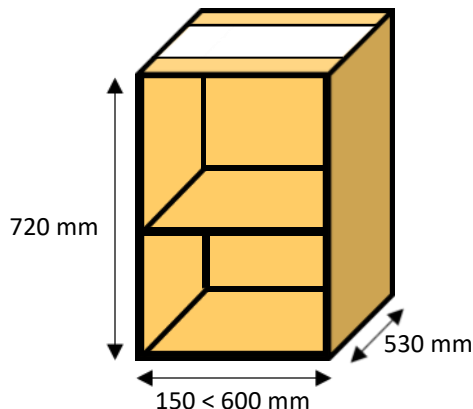

Highline base cabinets

Paulownia FLAT PACK kitchen cabinet prices excluding vat