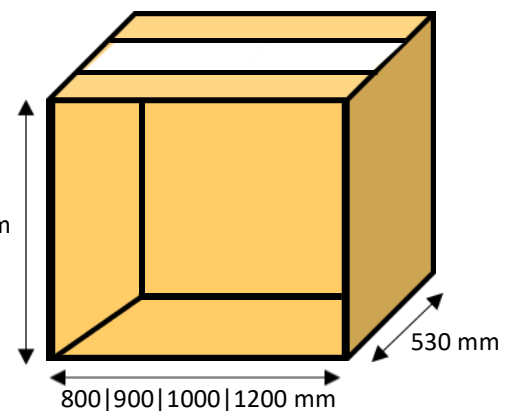

# Paulownia Drawer cabinets

Paulownia FLAT PACK kitchen cabinet prices excluding vat

Single cabinet

Double cabinet

PAULOWNIA DRAWER CABINETS				PAULOWNIA	CLEAR	WOOD FINISH	COLOUR	PRIMED	PAINTED	
Width	Height	Depth		UNPAINTED	LACQUERED	LACQUERED	LACQUERED	FINISH	FINISH	
300	x	720	x	530	£149.00	+£45	+£55	+£65	+£75	+£165.55
400	x	720	x	530	£171.55	+£45	+£55	+£65	+£75	+£190.61
500	x	720	x	530	£178.18	+£45	+£55	+£65	+£75	+£197.98
600	x	720	x	530	£184.82	+£45	+£55	+£65	+£75	+£205.35
800	x	720	x	530	£229.91	+£95	+£105	+£115	+£125	+£255.46
900	x	720	x	530	£236.55	+£95	+£105	+£115	+£125	+£262.83
1000	x	720	x	530	£243.18	+£95	+£105	+£115	+£125	+£270.20
1200	x	720	x	530	£256.45	+£95	+£105	+£115	+£125	+£284.94