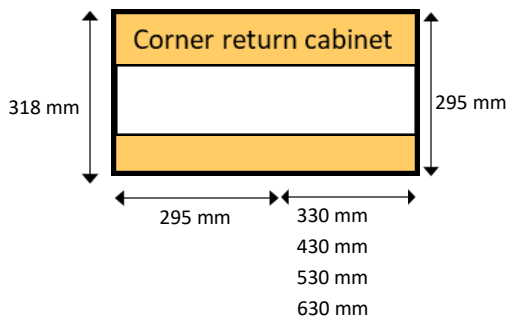

Door Opening	CLOSED CORNER BASE SOLID WOOD KITCHEN CABINETS				FLAT PACK PAULOWNIA KITCHEN CABINET PRICES EXCLUDING VAT					
	Width	Height	Depth		PAULOWNIA UNPAINTED	CLEAR LACQUERED	WOOD FINISH LACQUERED	COLOUR LACQUERED	PRIMED FINISH	PAINTED FINISH
300	860	x 720	x 530		£348.09	+£95	+£105	+£115	+£125	+£386.77
400	960	x 720	x 530		£356.93	+£95	+£105	+£115	+£125	+£396.59
500	1060	x 720	x 530		£365.78	+£95	+£105	+£115	+£125	+£406.42
600	1160	x 720	x 530		£374.63	+£95	+£105	+£115	+£125	+£416.25