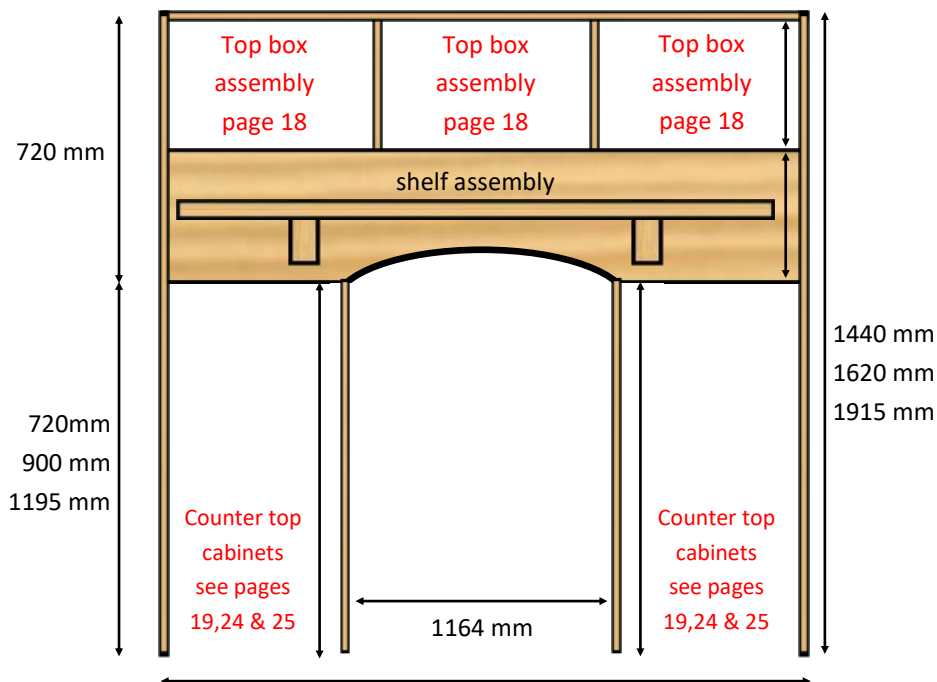

Paulownia Mantle assemblies

Mantle assembly