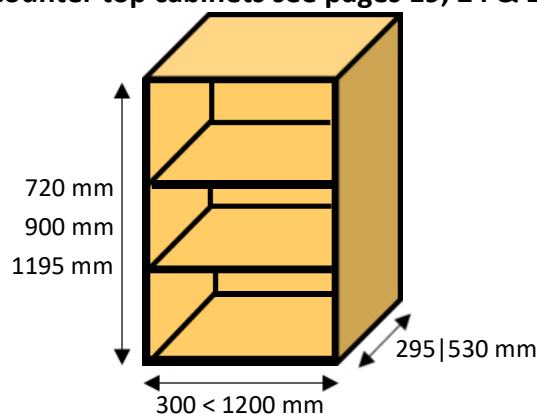

## Mantle assembly

Bridging cabinets see page 23

Counter top cabinets see pages 19, 24 & 25

All our mantle assemblies can be made to bespoke sizes & design

BACK SHELF ASSEMBLY UNFINISHED				PAULOWNIA UNPAINTED	CLEAR LACQUERED	WOOD FINISH LACQUERED	COLOUR LACQUERED	PRIMED FINISH	PAINTED FINISH	
Length	Height	Thickness								
1800	x	360	x	18	£140.94	+£65	+£75	+£85	+£95	+£140.94
2000	x	360	x	18	£150.77	+£95	+£105	+£115	+£125	+£150.77
2200	x	360	x	18	£160.59	+£105	+£115	+£125	+£135	+£160.59
2400	x	360	x	18	£170.42	+£115	+£125	+£135	+£145	+£170.42
MANTLE SHELVES UNFINISHED				PAULOWNIA UNPAINTED	CLEAR LACQUERED	WOOD FINISH LACQUERED	COLOUR LACQUERED	PRIMED FINISH	PAINTED FINISH	
Length	Height	Depth								
1760	x	130	x	18	£138.97	+£65	+£75	+£85	+£95	+£138.97
1960	x	130	x	18	£148.80	+£95	+£105	+£115	+£125	+£148.80
2160	x	130	x	18	£158.63	+£105	+£115	+£125	+£135	+£158.63
2360	x	130	x	18	£168.45	+£115	+£125	+£135	+£145	+£168.45
1760	x	130	x	38	£208.46	+£65	+£75	+£85	+£95	+£208.46
1960	x	130	x	38	£223.20	+£95	+£105	+£115	+£125	+£223.20
2160	x	130	x	38	£237.94	+£105	+£115	+£125	+£135	+£237.94
2360	x	130	x	38	£252.68	+£115	+£125	+£135	+£145	+£252.68
18 mm END PANELS				PAULOWNIA UNPAINTED	CLEAR LACQUERED	WOOD FINISH LACQUERED	COLOUR LACQUERED	PRIMED FINISH	PAINTED FINISH	
Length	Width	Thickness								
720	x	600	x	18	£87.88	+£65	+£75	+£85	+£95	+£87.88
900	x	600	x	18	£96.72	+£65	+£75	+£85	+£95	+£96.72
1220	x	600	x	18	£112.44	+£95	+£105	+£115	+£125	+£112.44
1440	x	600	x	18	£123.25	+£100	+£110	+£120	+£130	+£123.25
1620	x	600	x	18	£132.10	+£105	+£115	+£125	+£135	+£132.10
1915	x	600	x	18	£147.82	+£115	+£125	+£135	+£145	+£147.82