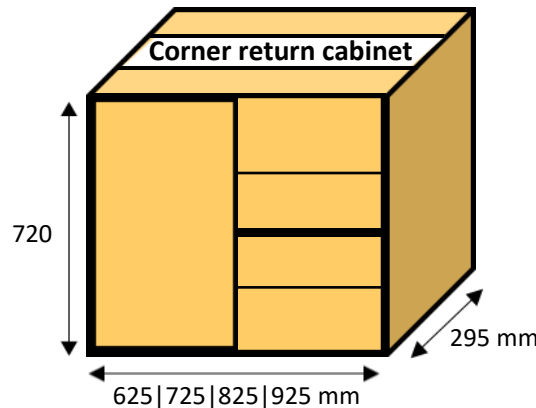

Door Opening	CLOSED CORNER BASE SOLID WOOD KITCHEN CABINETS				FLAT PACK PAULOWNIA KITCHEN CABINET PRICES EXCLUDING VAT					
	Width	Height	Depth		PAULOWNIA UNPAINTED	CLEAR LACQUERED	WOOD FINISH LACQUERED	COLOUR LACQUERED	PRIMED FINISH	PAINTED FINISH
300	860	x 720	x 530		£348.09	+£95	+£105	+£115	+£125	+£386.77
400	960	x 720	x 530		£356.93	+£95	+£105	+£115	+£125	+£396.59
500	1060	x 720	x 530		£365.78	+£95	+£105	+£115	+£125	+£406.42
600	1160	x 720	x 530		£374.63	+£95	+£105	+£115	+£125	+£416.25