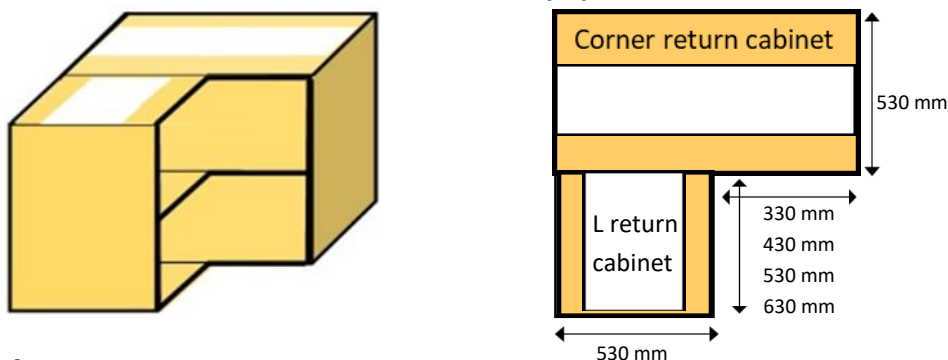

L corner cabinet assembly options

Folding Cabinet legs x 6

90 to 160 mm adjustment
£16.20 + vat
supplied fitted

145 mm high x 2.4 meter Paulownia plinth | kickboard PRICES EXCLUDING VAT						
PAULOWNIA UNPAINTED	CLEAR LACQUERED	WOOD FINISH LACQUERED	COLOUR LACQUERED	PRIMED FINISH	PAINTED FINISH	
£40.73	+£10	+£15	+£20	+£25	+£30	

Supplied flat packed ready to assemble

All our cabinets can be made to bespoke sizes