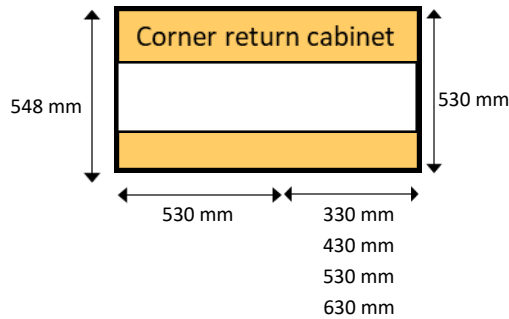

**L door
corner
30 x 30**

Paulownia £25.90
Lacquered £29.40
Wood stain £34.40
Colour stain £34.40
Primed £29.40
Painted £39.40

Door Opening	CLOSED CORNER BASE SOLID WOOD KITCHEN CABINETS				FLAT PACK PAULOWNIA KITCHEN CABINET PRICES EXCLUDING VAT					
	Width	Height	Depth		PAULOWNIA UNPAINTED	CLEAR LACQUERED	WOOD FINISH LACQUERED	COLOUR LACQUERED	PRIMED FINISH	PAINTED FINISH
300	860	x 720	x 530		£348.09	+£95	+£105	+£115	+£125	+£386.77
400	960	x 720	x 530		£356.93	+£95	+£105	+£115	+£125	+£396.59
500	1060	x 720	x 530		£365.78	+£95	+£105	+£115	+£125	+£406.42
600	1160	x 720	x 530		£374.63	+£95	+£105	+£115	+£125	+£416.25