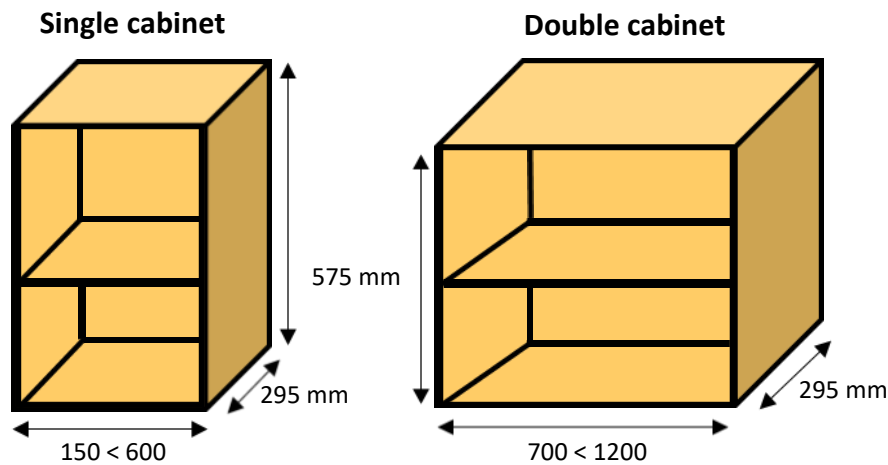

575 WALL & BRIDGING SOLID WOOD KITCHEN CABINETS				FLAT PACK PAULOWNIA KITCHEN CABINET PRICES EXCLUDING VAT						
Width	Height	Depth		PAULOWNIA UNPAINTED	CLEAR LACQUERED	WOOD FINISH LACQUERED	COLOUR LACQUERED	PRIMED FINISH	PAINTED FINISH	
150	x	575	x	£95.73	+$45	+$55	+$65	+$75	+$106.37	
200	x	575	x	£101.17	+$45	+$55	+$65	+$75	+$112.41	
250	x	575	x	£106.18	+$45	+$55	+$65	+$75	+$117.98	
300	x	575	x	£112.04	+$65	+$75	+$85	+$95	+$124.49	
350	x	575	x	£128.07	+$65	+$75	+$85	+$95	+$142.30	
400	x	575	x	£131.38	+$65	+$75	+$85	+$95	+$145.98	
450	x	575	x	£134.70	+$65	+$75	+$85	+$95	+$149.67	
500	x	575	x	£138.02	+$65	+$75	+$85	+$95	+$153.35	
550	x	575	x	£141.34	+$65	+$75	+$85	+$95	+$157.04	
600	x	575	x	£144.65	+$65	+$75	+$85	+$95	+$160.72	
700	x	575	x	£203.72	+$95	+$105	+$115	+$125	+$226.35	
800	x	575	x	£210.35	+$95	+$105	+$115	+$125	+$233.72	
900	x	575	x	£216.98	+$95	+$105	+$115	+$125	+$241.09	
1000	x	575	x	£223.61	+$95	+$105	+$115	+$125	+$248.46	
1100	x	575	x	£230.25	+$95	+$105	+$115	+$125	+$255.83	
1200	x	575	x	£236.88	+$95	+$105	+$115	+$125	+$263.20	

Cabinet Hanger x 2

£12 + vat
supplied fitted

Covers x 2

£3 + vat
supplied

Wall brackets x 2

£3 + vat
supplied

60 mm high x 2.4 meter Paulownia cornice | pelmet PRICES EXCLUDING VAT					
PAULOWNIA UNPAINTED	CLEAR LACQUERED	WOOD FINISH LACQUERED	COLOUR LACQUERED	PRIMED FINISH	PAINTED FINISH
£33.36	+$10	+$15	+$20	+$25	+$30

Supplied flat packed, all our cabinets can be made to bespoke sizes

www.paulowniakitchencabinets.co.uk - 07821172061 - www.paulowniatimber.co.uk