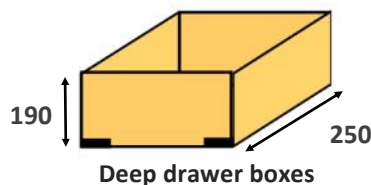

Slimline Drawer cabinets

Paulownia FLAT PACK kitchen cabinet prices excluding vat

SLIMLINE DRAWER CABINET				PAULOWNIA	CLEAR	WOOD FINISH	COLOUR	PRIMED	PAINTED	
Width	Height	Depth		UNPAINTED	LACQUERED	LACQUERED	LACQUERED	FINISH	FINISH	
300	x	720	x	295	£131.00	+£45	+£55	+£65	+£75	+£145.55
400	x	720	x	295	£153.55	+£45	+£55	+£65	+£75	+£170.61
500	x	720	x	295	£160.18	+£45	+£55	+£65	+£75	+£177.98
600	x	720	x	295	£166.82	+£45	+£55	+£65	+£75	+£185.35
800	x	720	x	295	£211.91	+£95	+£105	+£115	+£125	+£235.46
900	x	720	x	295	£218.55	+£95	+£105	+£115	+£125	+£242.83
1000	x	720	x	295	£225.18	+£95	+£105	+£115	+£125	+£250.20
1200	x	720	x	295	£238.45	+£95	+£105	+£115	+£125	+£264.94

SOLID WOOD DRAWERS

PAULOWNIA FLAT PACK DOVETAIL DRAWER PRICES EXCLUDING VAT

CABINET	Height	Depth	NATURAL	CLEAR	WOOD FINISH	COLOUR	PRIMED	PAINTED	
300	110	x	250	£59.49	+£25	+£35	+£45	+£55	+£75
400	110	x	250	£61.15	+£25	+£35	+£45	+£55	+£75
500	110	x	250	£62.80	+£25	+£35	+£45	+£55	+£75
600	110	x	250	£64.47	+£25	+£35	+£45	+£55	+£75
800	110	x	250	£67.78	+£35	+£45	+£55	+£65	+£85
900	110	x	250	£69.44	+£35	+£45	+£55	+£65	+£85
1000	110	x	250	£71.10	+£35	+£45	+£55	+£65	+£85
1200	110	x	250	£74.41	+£35	+£45	+£55	+£65	+£85
300	190	x	250	£70.32	+£25	+£35	+£45	+£55	+£75
400	190	x	250	£72.68	+£25	+£35	+£45	+£55	+£75
500	190	x	250	£75.03	+£25	+£35	+£45	+£55	+£75
600	190	x	250	£77.39	+£25	+£35	+£45	+£55	+£75
800	190	x	250	£82.11	+£35	+£45	+£55	+£65	+£85
900	190	x	250	£84.47	+£35	+£45	+£55	+£65	+£85
1000	190	x	250	£86.82	+£35	+£45	+£55	+£65	+£85
1200	190	x	250	£91.54	+£35	+£45	+£55	+£65	+£85

Folding cabinet legs

1. **x 4** 90 to 165 mm adjustment
   £10.80 + vat
2. **x 2** supplied fitted

Full extending Soft Close Concealed undermount runners
Supplied not fitted 450mm £25 per pair | 250mm £15 per pair
Supplied fitted 450mm £30 per pair | 250mm £20 per pair