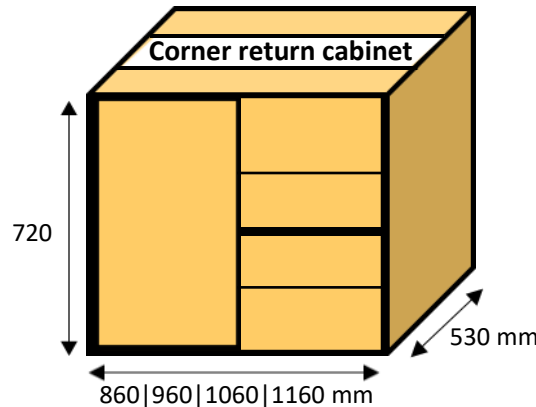

**L door
corner
30 x 30**

Paulownia £25.90
Lacquered £29.40
Wood stain £34.40
Colour stain £34.40
Primed £29.40
Painted £39.40

Door Opening	CLOSED CORNER BASE SOLID WOOD KITCHEN CABINETS				FLAT PACK PAULOWNIA KITCHEN CABINET PRICES EXCLUDING VAT					
	Width	Height	Depth		PAULOWNIA UNPAINTED	CLEAR LACQUERED	WOOD FINISH LACQUERED	COLOUR LACQUERED	PRIMED FINISH	PAINTED FINISH
300	860	x 720	x 530		£348.09	+£95	+£105	+£115	+£125	+£386.77
400	960	x 720	x 530		£356.93	+£95	+£105	+£115	+£125	+£396.59
500	1060	x 720	x 530		£365.78	+£95	+£105	+£115	+£125	+£406.42
600	1160	x 720	x 530		£374.63	+£95	+£105	+£115	+£125	+£416.25