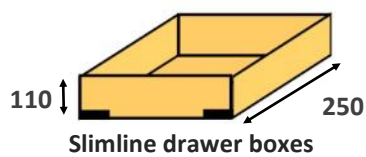

Slimline Drawer cabinets

Paulownia FLAT PACK kitchen cabinet prices excluding vat

SLIMLINE DRAWER CABINET				PAULOWNIA	CLEAR	WOOD FINISH	COLOUR	PRIMED	PAINTED	
Width	Height	Depth		UNPAINTED	LACQUERED	LACQUERED	LACQUERED	FINISH	FINISH	
300	x	720	x	295	£131.00	+£45	+£55	+£65	+£75	+£145.55
400	x	720	x	295	£153.55	+£45	+£55	+£65	+£75	+£170.61
500	x	720	x	295	£160.18	+£45	+£55	+£65	+£75	+£177.98
600	x	720	x	295	£166.82	+£45	+£55	+£65	+£75	+£185.35
800	x	720	x	295	£211.91	+£95	+£105	+£115	+£125	+£235.46
900	x	720	x	295	£218.55	+£95	+£105	+£115	+£125	+£242.83
1000	x	720	x	295	£225.18	+£95	+£105	+£115	+£125	+£250.20
1200	x	720	x	295	£238.45	+£95	+£105	+£115	+£125	+£264.94

SOLID WOOD DRAWERS

PAULOWNIA FLAT PACK DOVETAIL DRAWER PRICES EXCLUDING VAT

CABINET	Height	Depth	NATURAL	CLEAR	WOOD FINISH	COLOUR	PRIMED	PAINTED	
300	110	x	250	£59.49	+£25	+£35	+£45	+£55	+£75
400	110	x	250	£61.15	+£25	+£35	+£45	+£55	+£75
500	110	x	250	£62.80	+£25	+£35	+£45	+£55	+£75
600	110	x	250	£64.47	+£25	+£35	+£45	+£55	+£75
800	110	x	250	£67.78	+£35	+£45	+£55	+£65	+£85
900	110	x	250	£69.44	+£35	+£45	+£55	+£65	+£85
1000	110	x	250	£71.10	+£35	+£45	+£55	+£65	+£85
1200	110	x	250	£74.41	+£35	+£45	+£55	+£65	+£85
300	190	x	250	£70.32	+£25	+£35	+£45	+£55	+£75
400	190	x	250	£72.68	+£25	+£35	+£45	+£55	+£75
500	190	x	250	£75.03	+£25	+£35	+£45	+£55	+£75
600	190	x	250	£77.39	+£25	+£35	+£45	+£55	+£75
800	190	x	250	£82.11	+£35	+£45	+£55	+£65	+£85
900	190	x	250	£84.47	+£35	+£45	+£55	+£65	+£85
1000	190	x	250	£86.82	+£35	+£45	+£55	+£65	+£85
1200	190	x	250	£91.54	+£35	+£45	+£55	+£65	+£85

Folding cabinet legs

1. **x 4** 90 to 165 mm adjustment
   £10.80 + vat
2. **x 2** supplied fitted

Full extending Soft Close Concealed undermount runners
Supplied not fitted 450mm £25 per pair | 250mm £15 per pair
Supplied fitted 450mm £30 per pair | 250mm £20 per pair