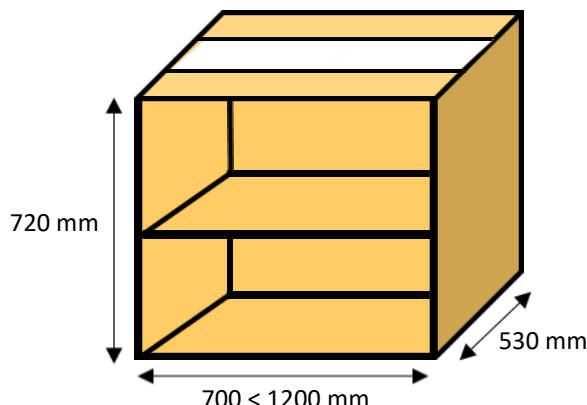

Double cabinet

Optional fitted double unit central support