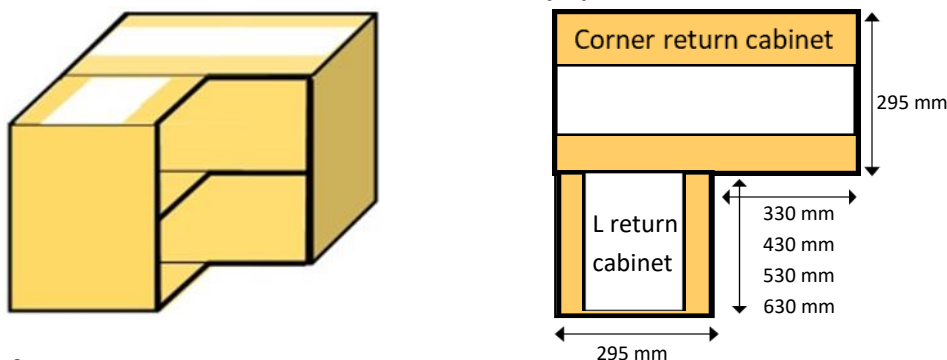

L corner cabinet assembly options

Folding Cabinet legs x 6

90 to 160 mm
adjustment
£16.20 + vat
supplied fitted

145 mm high x 2.4 meter Paulownia plinth | kickboard PRICES EXCLUDING VAT						
PAULOWNIA UNPAINTED	CLEAR LACQUERED	WOOD FINISH LACQUERED	COLOUR LACQUERED	PRIMED FINISH	PAINTED FINISH	
£40.73	£10	£15	£20	£25	£30	

Supplied flat packed ready to assemble

All our cabinets can be made to bespoke sizes

www.paulowniakitchencabinets.co.uk - 07821172061 - www.paulowniatimber.co.uk