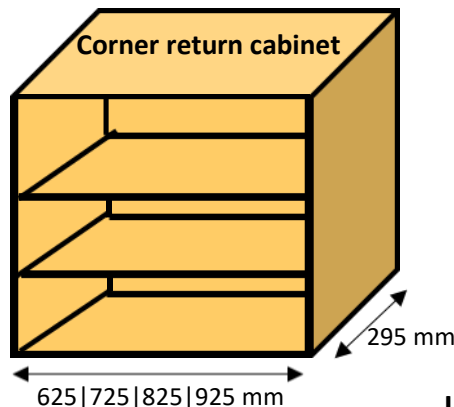

Corner return cabinet