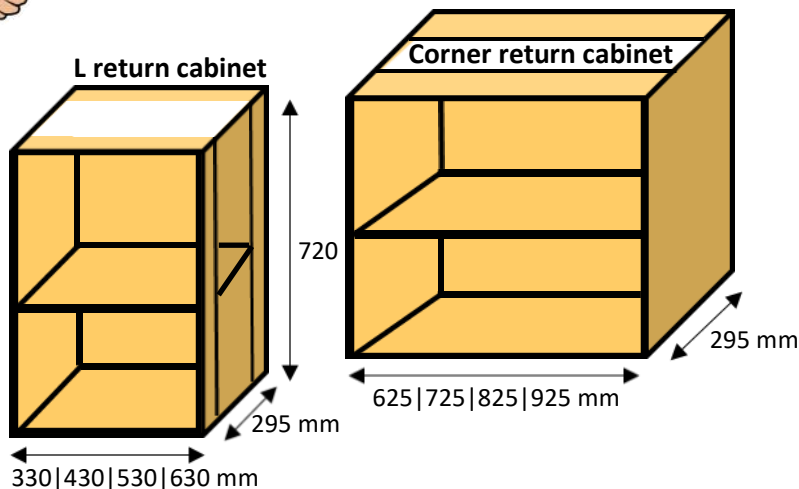

Slimline corner cabinets

Paulownia FLAT PACK kitchen cabinet prices excluding vat

L door corner 30 x 30	Paulownia	£25.90
	Lacquered	£29.40
	Wood stain	£34.40
	Colour stain	£34.40
	Primed	£29.40
	Painted	£39.40

Door Opening	SLIMLINE CORNER RETURN SOLID WOOD KITCHEN CABINETS				FLAT PACK PAULOWNIA KITCHEN CABINET PRICES EXCLUDING VAT							
	Width	Height	Depth		PAULOWNIA UNPAINTED	CLEAR LACQUERED	WOOD FINISH LACQUERED	COLOUR LACQUERED	PRIMED FINISH	PAINTED FINISH		
	300	625	x	720	x	295	£182.28	£95	£105	£115	£125	£202.53
400	725	x	720	x	295	£188.22	£95	£105	£115	£125	£209.13	
500	825	x	720	x	295	£194.16	£95	£105	£115	£125	£215.73	
600	925	x	720	x	295	£200.10	£95	£105	£115	£125	£222.33	

Door Opening	SLIMLINE L RETURN SOLID WOOD KITCHEN CABINETS				FLAT PACK PAULOWNIA KITCHEN CABINET PRICES EXCLUDING VAT							
	Width	Height	Depth		PAULOWNIA UNPAINTED	CLEAR LACQUERED	WOOD FINISH LACQUERED	COLOUR LACQUERED	PRIMED FINISH	PAINTED FINISH		
	300	330	x	720	x	295	£100.78	£95	£105	£115	£125	£111.98
400	430	x	720	x	295	£105.24	£95	£105	£115	£125	£116.93	
500	530	x	720	x	295	£109.69	£95	£105	£115	£125	£121.88	
600	630	x	720	x	295	£114.15	£95	£105	£115	£125	£126.83