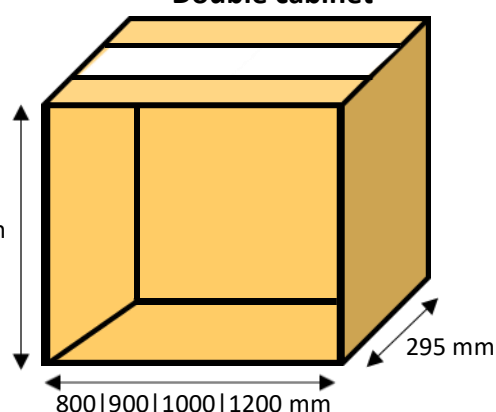

# Slimline Drawer cabinets

Paulownia FLAT PACK kitchen cabinet prices excluding vat

Single cabinet

Double cabinet

SLIMLINE DRAWER CABINET				PAULOWNIA	CLEAR	WOOD FINISH	COLOUR	PRIMED	PAINTED	
Width	Height	Depth		UNPAINTED	LACQUERED	LACQUERED	LACQUERED	FINISH	FINISH	
300	x	720	x	295	£131.00	+£45	+£55	+£65	+£75	+£145.55
400	x	720	x	295	£153.55	+£45	+£55	+£65	+£75	+£170.61
500	x	720	x	295	£160.18	+£45	+£55	+£65	+£75	+£177.98
600	x	720	x	295	£166.82	+£45	+£55	+£65	+£75	+£185.35
800	x	720	x	295	£211.91	+£95	+£105	+£115	+£125	+£235.46
900	x	720	x	295	£218.55	+£95	+£105	+£115	+£125	+£242.83
1000	x	720	x	295	£225.18	+£95	+£105	+£115	+£125	+£250.20
1200	x	720	x	295	£238.45	+£95	+£105	+£115	+£125	+£264.94