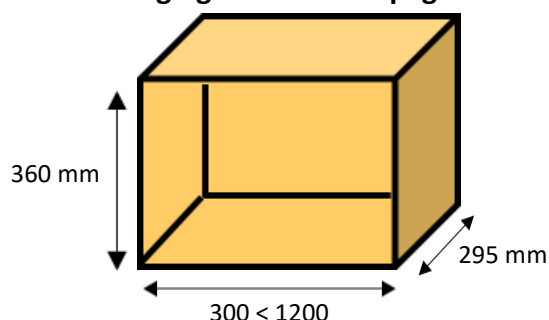

Bridging cabinets see page 23