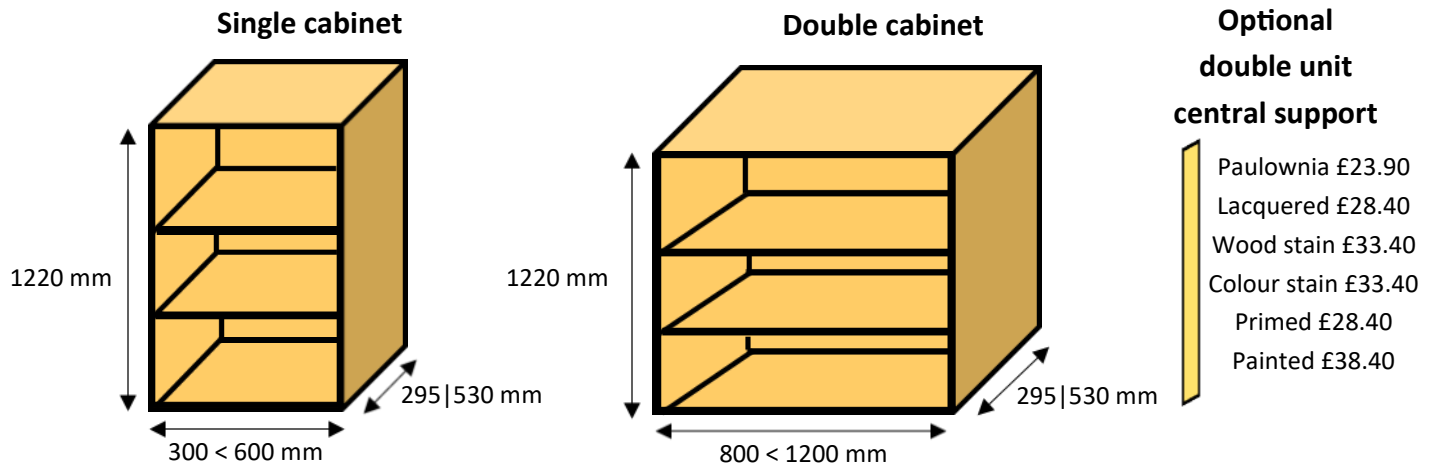

SOLID WOOD 1220				FLAT PACK PAULOWNIA KITCHEN CABINET PRICES EXCLUDING VAT						
COUNTER TOP KITCHEN CABINETS				PAULOWNIA	CLEAR	WOOD FINISH	COLOUR	PRIMED	PAINTED	
Width	Height	Depth		UNPAINTED	LACQUERED	LACQUERED	LACQUERED	FINISH	FINISH	
300	x	1195	x	£174.97	+£65	+£75	+£85	+£95	+£194.41	
400	x	1195	x	£188.31	+£65	+£75	+£85	+£95	+£209.23	
500	x	1195	x	£200.75	+£65	+£75	+£85	+£95	+£223.05	
600	x	1195	x	£214.98	+£65	+£75	+£85	+£95	+£238.87	
800	x	1195	x	£295.91	+£95	+£105	+£115	+£125	+£328.79	
900	x	1195	x	£313.60	+£95	+£105	+£115	+£125	+£348.44	
1000	x	1195	x	£331.28	+£95	+£105	+£115	+£125	+£368.09	
1200	x	1195	x	£348.98	+£95	+£105	+£115	+£125	+£387.75	
300	x	1195	x	£340.60	+£65	+£75	+£85	+£95	+£378.44	
400	x	1195	x	£349.44	+£65	+£75	+£85	+£95	+£388.27	
500	x	1195	x	£358.28	+£65	+£75	+£85	+£95	+£398.09	
600	x	1195	x	£375.98	+£65	+£75	+£85	+£95	+£417.75	
800	x	1195	x	£465.30	+£95	+£105	+£115	+£125	+£517.00	
900	x	1195	x	£482.99	+£95	+£105	+£115	+£125	+£536.65	
1000	x	1195	x	£500.67	+£95	+£105	+£115	+£125	+£556.30	
1200	x	1195	x	£536.05	+£95	+£105	+£115	+£125	+£595.61	

Drawer boxes

60 mm high x 2.4 meter Paulownia cornice | pelmet PRICES EXCLUDING VAT						
PAULOWNIA	CLEAR	WOOD FINISH	COLOUR	PRIMED	PAINTED	
UNPAINTED	LACQUERED	LACQUERED	LACQUERED	FINISH	FINISH	
£33.36	+£10	+£15	+£20	+£25	+£30	

Please see page 7

Supplied flat packed, all our cabinets can be made to bespoke sizes

www.paulowniakitchencabinets.co.uk - 07821172061 - www.paulowniatimber.co.uk